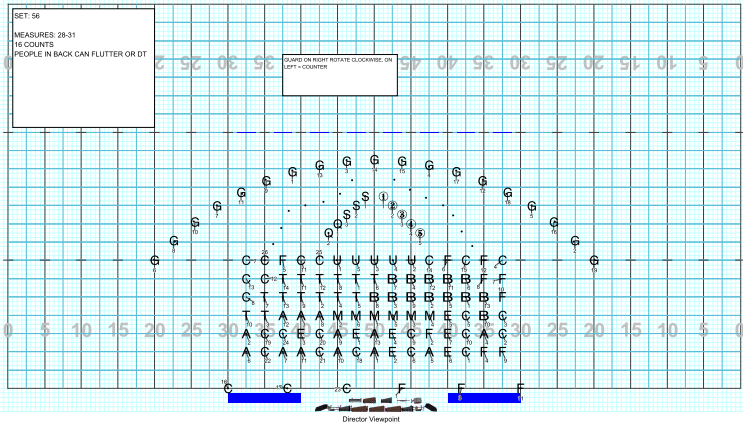

Set #54 Counts: 8 Measures: 22-23 DRUM FILL

Set #55 Counts: 16 Measures: 24-27 IMPACT!!!

Set #56 Counts: 16 Measures: 28-31

Set #57 Counts: 8 Measures: 32-33

Set #58 Counts: 8 Measures: 34-35

Set #59 Counts: 8 Measures: 36-37

Set #60 Counts: 8 Measures: 38-39

Set #61 Counts: 8 Measures: 40-41

Set #62 Counts: 8 Measures: 42-43

Set #63 Counts: 8 Measures: 44-45

Set #64 Counts: 16 Measures: 46-49 LONG NOTE AND LOW BRASS

Set #65 Counts: 18 Measures: 50-END LAST NOTE