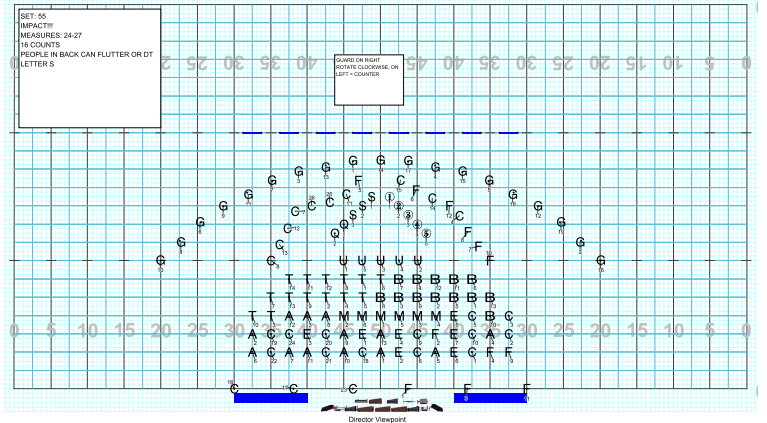

Set #54 Counts: 8 Measures: 22-23 DRUM FILL

Set #55 Counts: 16 Measures: 24-27 IMPACT!!!

Set #56 Counts: 16 Measures: 28-31

Set #57 Counts: 8 Measures: 32-33

Set #58 Counts: 8 Measures: 34-35

Set #59 Counts: 8 Measures: 36-37

Set #60 Counts: 8 Measures: 38-39

Set #61 Counts: 8 Measures: 40-41

Set #62 Counts: 8 Measures: 42-43

Set #63 Counts: 8 Measures: 44-45

Set #64 Counts: 16 Measures: 46-49 LONG NOTE AND LOW BRASS

Set #65 Counts: 18 Measures: 50-END LAST NOTE