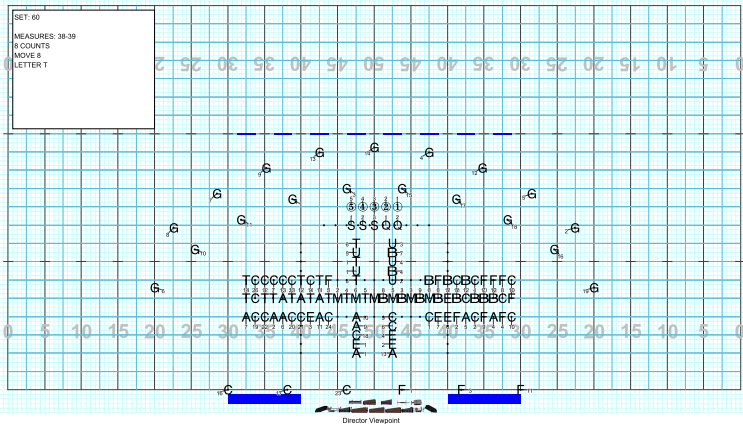

Set #54 Counts: 8 Measures: 22-23 DRUM FILL

Set #55 Counts: 16 Measures: 24-27 IMPACT!!!

Set #56 Counts: 16 Measures: 28-31

Set #57 Counts: 8 Measures: 32-33

Set #58 Counts: 8 Measures: 34-35

Set #59 Counts: 8 Measures: 36-37

Set #60 Counts: 8 Measures: 38-39

Set #61 Counts: 8 Measures: 40-41

Set #62 Counts: 8 Measures: 42-43

Set #63 Counts: 8 Measures: 44-45

Set #64 Counts: 16 Measures: 46-49 LONG NOTE AND LOW BRASS

Set #65 Counts: 18 Measures: 50-END LAST NOTE