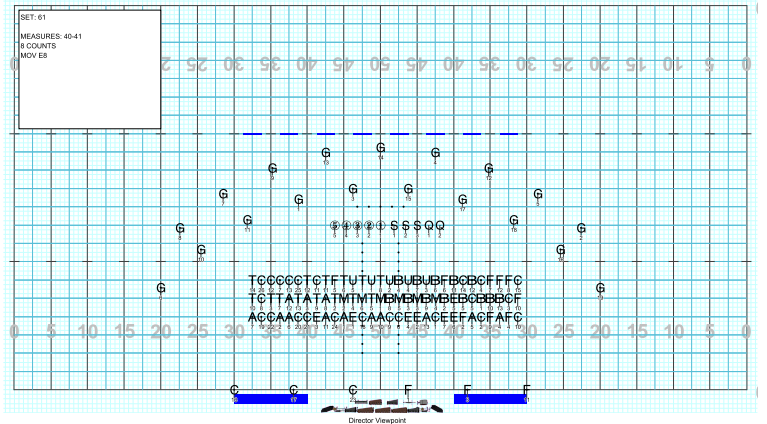

Set #54 Counts: 8 Measures: 22-23 DRUM FILL

Set #55 Counts: 16 Measures: 24-27 IMPACT!!!

Set #56 Counts: 16 Measures: 28-31

Set #57 Counts: 8 Measures: 32-33

Set #58 Counts: 8 Measures: 34-35

Set #59 Counts: 8 Measures: 36-37

Set #60 Counts: 8 Measures: 38-39

Set #61 Counts: 8 Measures: 40-41

Set #62 Counts: 8 Measures: 42-43

Set #63 Counts: 8 Measures: 44-45

Set #64 Counts: 16 Measures: 46-49 LONG NOTE AND LOW BRASS

Set #65 Counts: 18 Measures: 50-END LAST NOTE