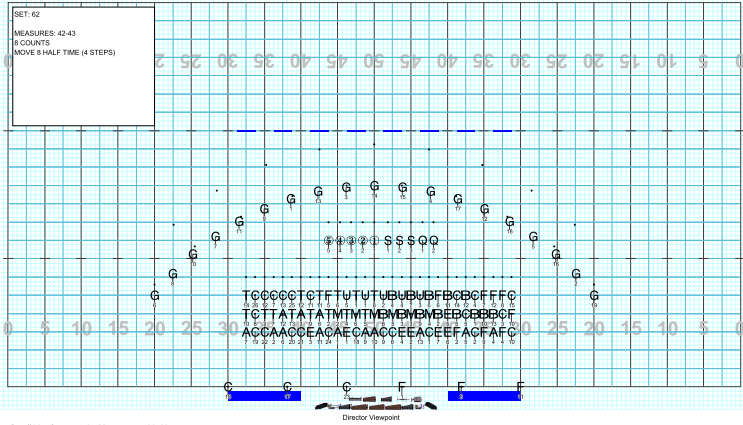

Set #54 Counts: 8 Measures: 22-23 DRUM FILL

Set #55 Counts: 16 Measures: 24-27 IMPACT!!!

Set #56 Counts: 16 Measures: 28-31

Set #57 Counts: 8 Measures: 32-33

Set #58 Counts: 8 Measures: 34-35

Set #59 Counts: 8 Measures: 36-37

Set #60 Counts: 8 Measures: 38-39

Set #61 Counts: 8 Measures: 40-41

Set #62 Counts: 8 Measures: 42-43

Set #63 Counts: 8 Measures: 44-45

Set #64 Counts: 16 Measures: 46-49 LONG NOTE AND LOW BRASS

Set #65 Counts: 18 Measures: 50-END LAST NOTE