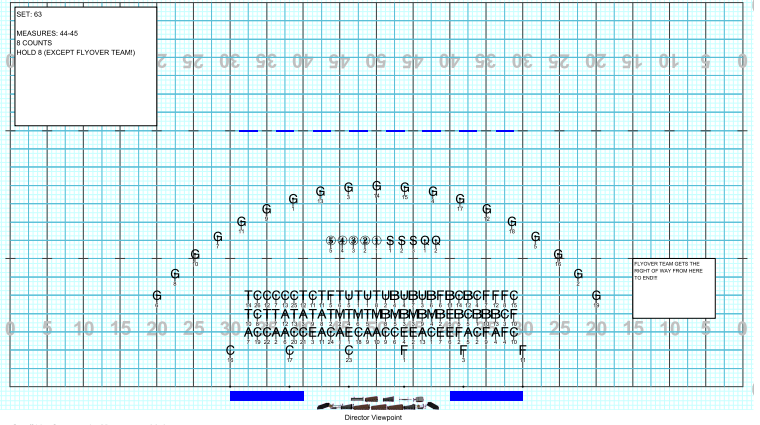

Set #54 Counts: 8 Measures: 22-23 DRUM FILL

Set #55 Counts: 16 Measures: 24-27 IMPACT!!!

Set #56 Counts: 16 Measures: 28-31

Set #57 Counts: 8 Measures: 32-33

Set #58 Counts: 8 Measures: 34-35

Set #59 Counts: 8 Measures: 36-37

Set #60 Counts: 8 Measures: 38-39

Set #61 Counts: 8 Measures: 40-41

Set #62 Counts: 8 Measures: 42-43

Set #63 Counts: 8 Measures: 44-45

Set #64 Counts: 16 Measures: 46-49 LONG NOTE AND LOW BRASS

Set #65 Counts: 18 Measures: 50-END LAST NOTE