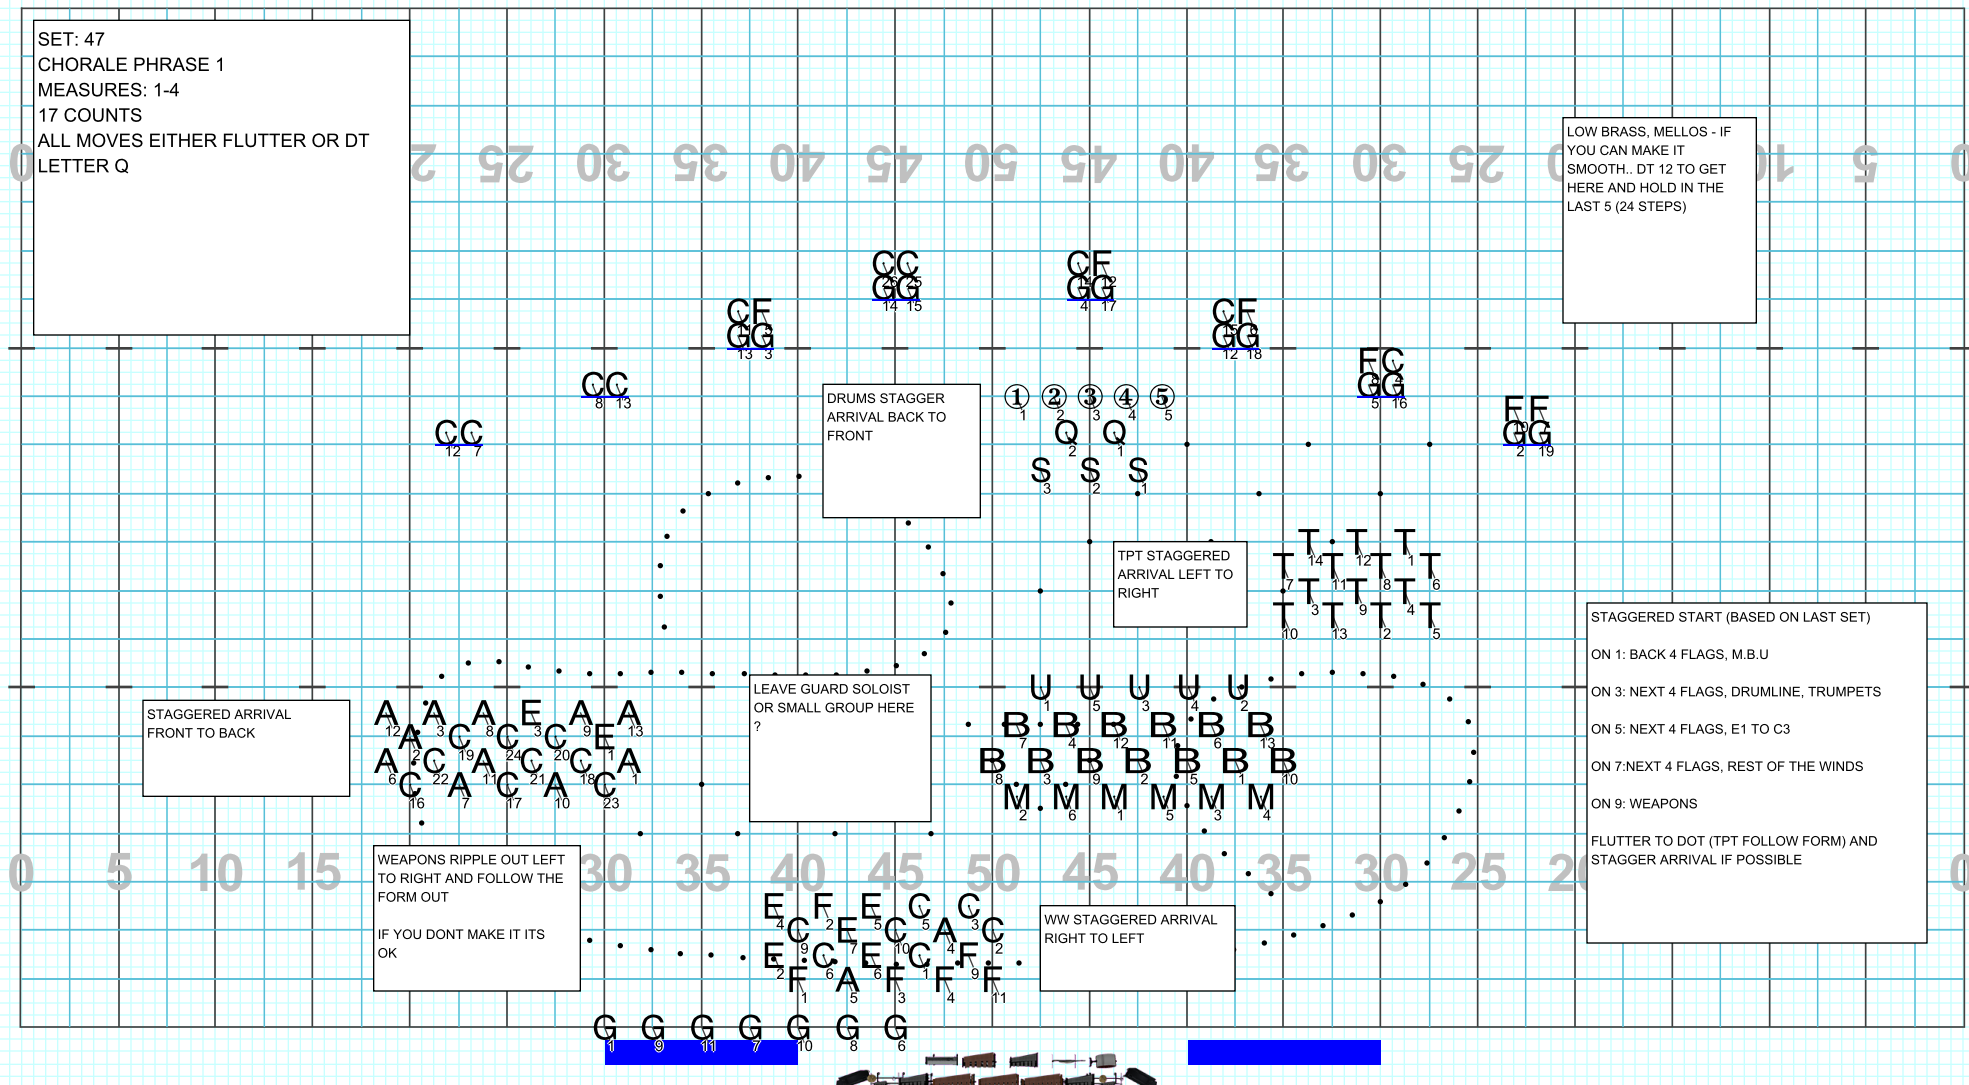

2024 Grafton Pt4

Licensed to: Alan P. Johnson
Created on Pyware 3D.

Set #47 Counts: 17 Measures: 1-4 CHORALE PHRASE 1

2024 Grafton Pt4

Licensed to: Alan P. Johnson
Created on Pyware 3D.

SET: 48
CHORALE PHRASE 2A
MEASURES: 5-6
8 COUNTS
MOVE 8 DT

0 5 10 15 20 25 30 35 40 45 50 45 40 35 30 25 20 15 10 5 0

FACE DIR OF TRAVEL

Director Viewpoint

Set #48 Counts: 8 Measures: 5-6

CHORALE PHRASE 2A

2024 Grafton Pt4

Licensed to: Alan P. Johnson
Created on Pyware 3D.