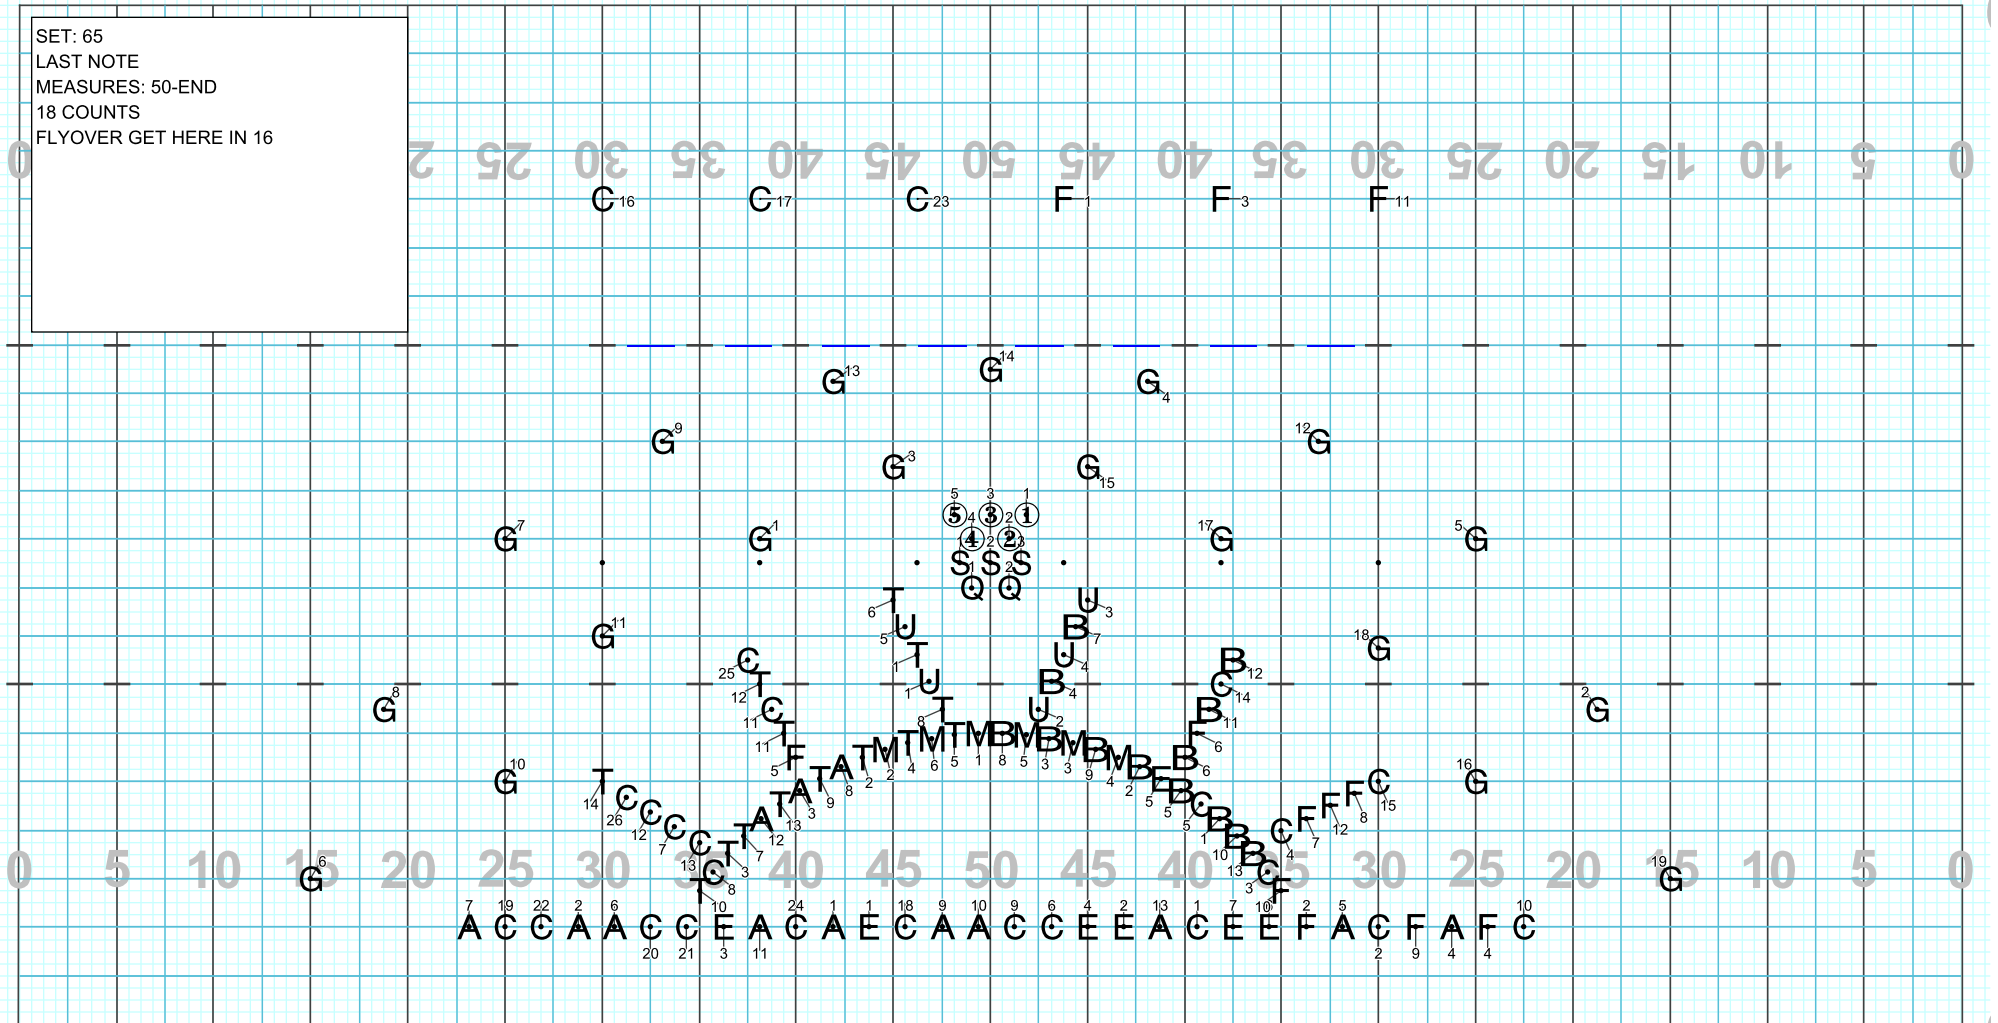

0 5 10 15 20 25 30 0 25 20 15 10 5 0

Director Viewpoint

Set #63 Counts: 8 Measures: 44-45

2024 Grafton Pt4

Licensed to: Alan P. Johnson
Created on Pyware 3D.

SET: 65
LAST NOTE
MEASURES: 50-END
18 COUNTS
FLYOVER GET HERE IN 16

Director Viewpoint

Set #65 Counts: 18 Measures: 50-END

LAST NOTE