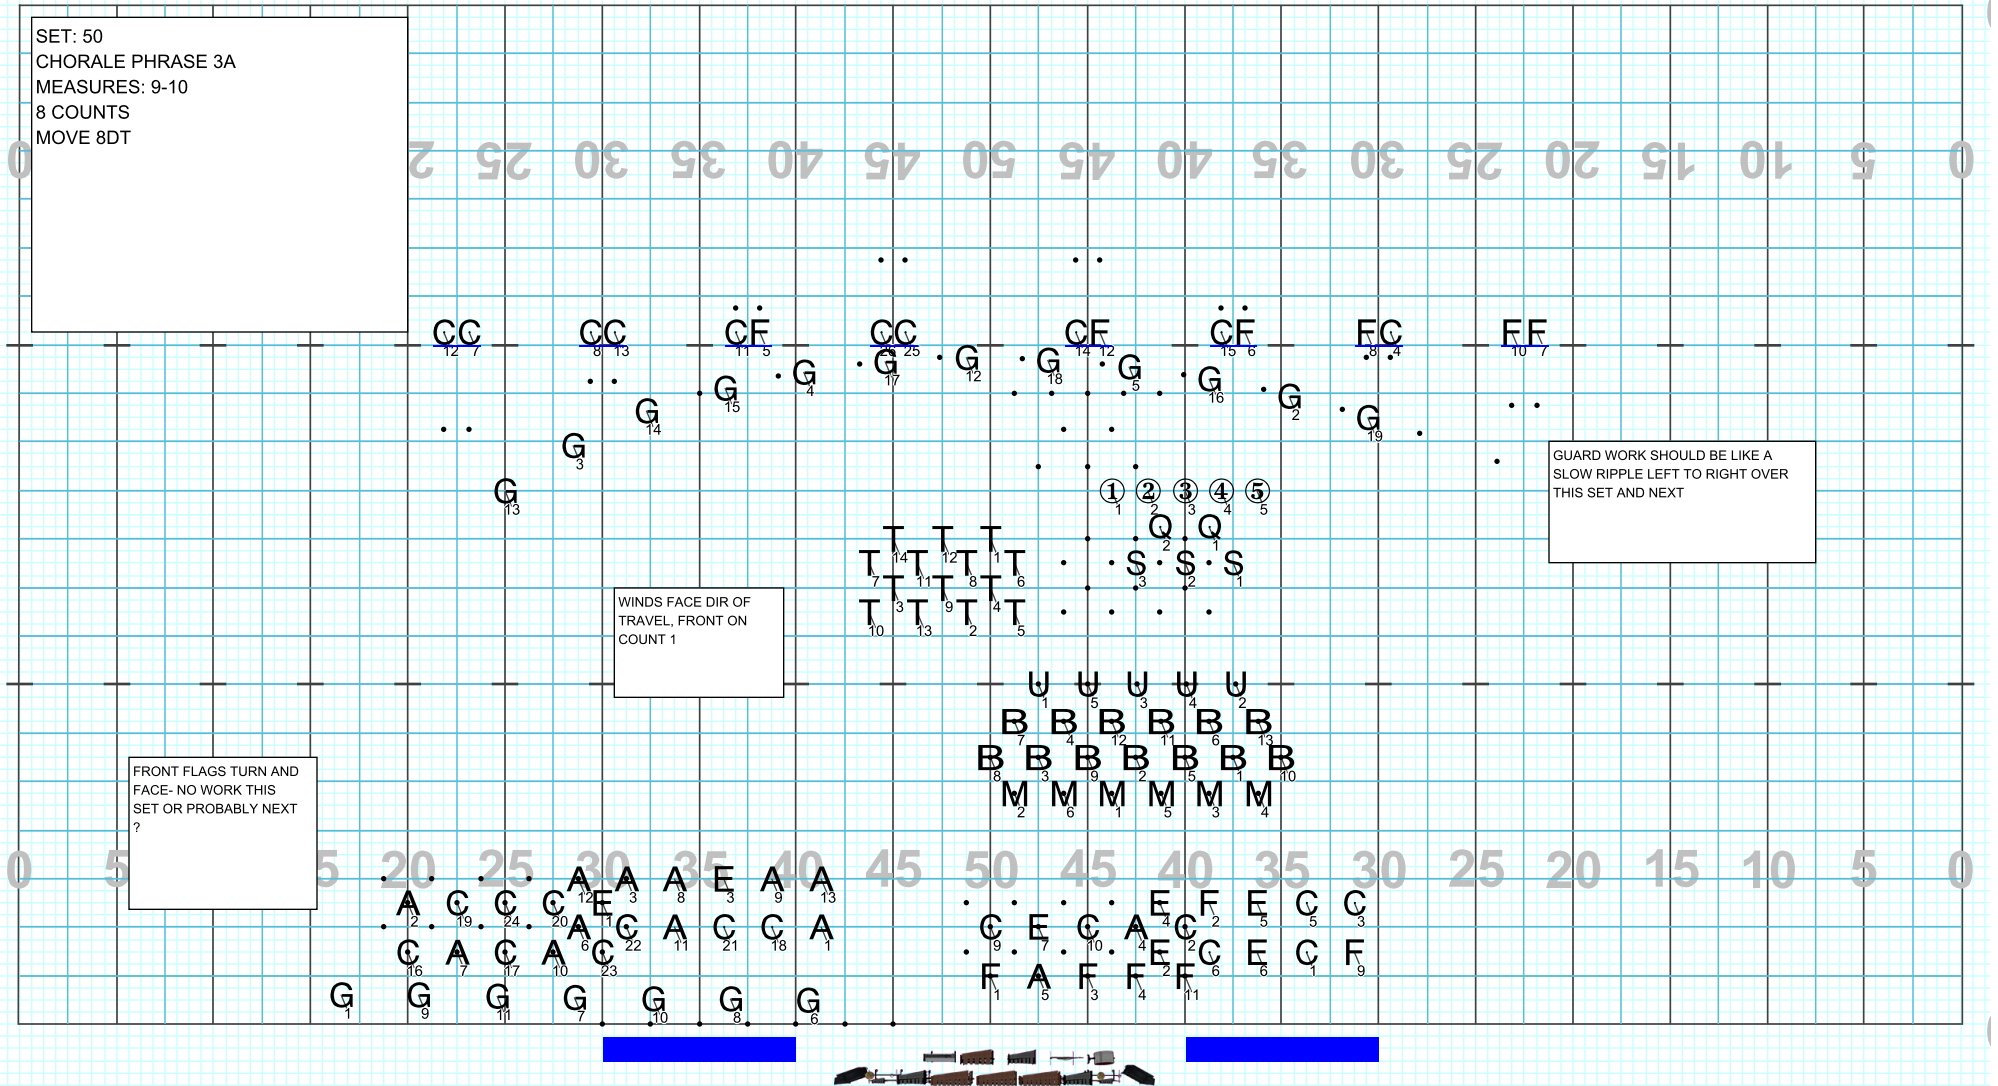

2024 Grafton Pt4

Licensed to: Alan P. Johnson
Created on Pyware 3D.

SET: 50
CHORALE PHRASE 3A
MEASURES: 9-10
8 COUNTS
MOVE 8DT

WINDS FACE DIR OF TRAVEL, FRONT ON COUNT 1

GUARD WORK SHOULD BE LIKE A SLOW RIPPLE LEFT TO RIGHT OVER THIS SET AND NEXT

FRONT FLAGS TURN AND FACE- NO WORK THIS SET OR PROBABLY NEXT ?

Director Viewpoint