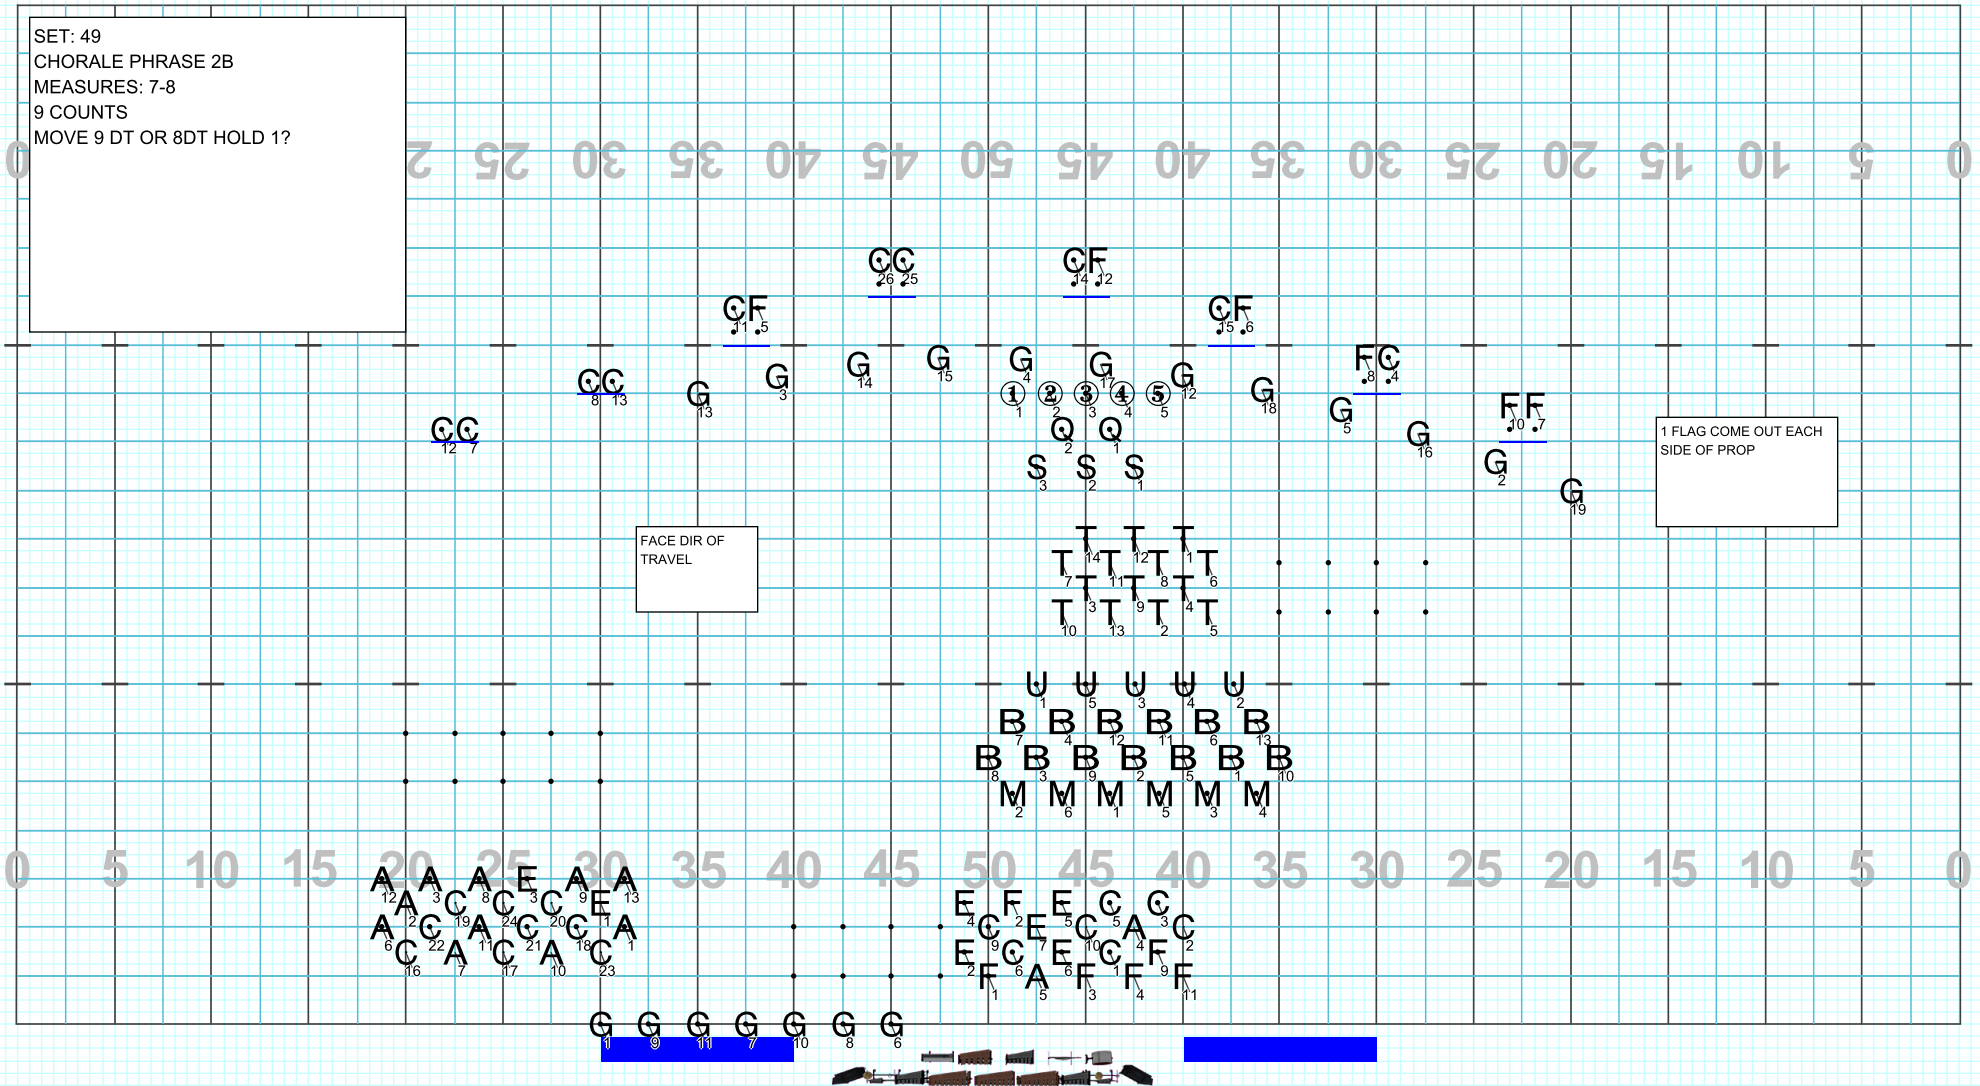

0 5 10 15 20 25 30 35 40 45 50 45 40 35 30 25 20 15 10 5 0

FACE DIR OF TRAVEL

Director Viewpoint

Set #48 Counts: 8 Measures: 5-6

CHORALE PHRASE 2A

2024 Grafton Pt4

Licensed to: Alan P. Johnson
Created on Pyware 3D.

SET: 49
CHORALE PHRASE 2B
MEASURES: 7-8
9 COUNTS
MOVE 9 DT OR 8DT HOLD 1?

0 5 10 15 20 25 30 35 40 45 50 45 40 35 30 25 20 15 10 5 0

FACE DIR OF TRAVEL

1 FLAG COME OUT EACH SIDE OF PROP

Director Viewpoint