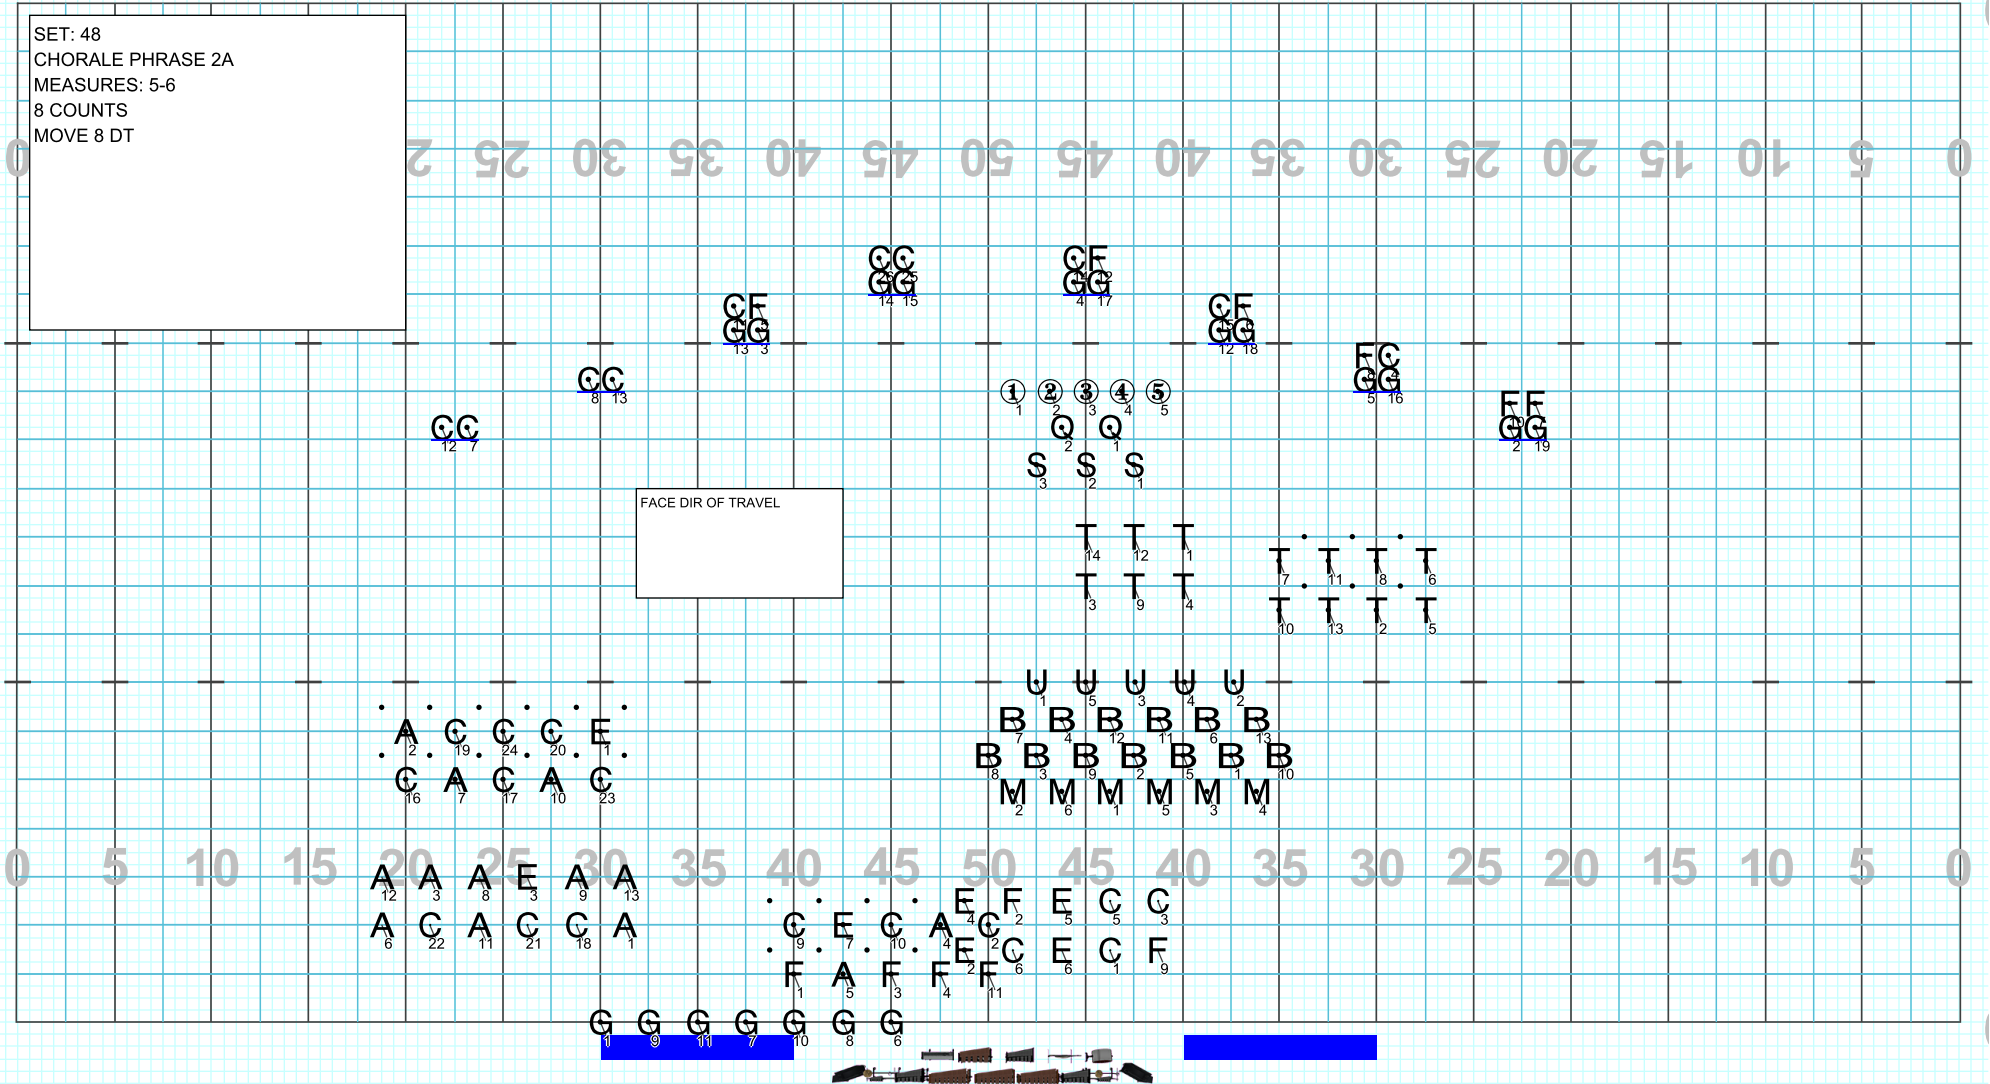

2024 Grafton Pt4

Licensed to: Alan P. Johnson
Created on Pyware 3D.

Set #47 Counts: 17 Measures: 1-4 CHORALE PHRASE 1

2024 Grafton Pt4

Licensed to: Alan P. Johnson
Created on Pyware 3D.

SET: 48
CHORALE PHRASE 2A
MEASURES: 5-6
8 COUNTS
MOVE 8 DT

0 5 10 15 20 25 30 35 40 45 50 45 40 35 30 25 20 15 10 5 0

FACE DIR OF TRAVEL

Director Viewpoint

Set #48 Counts: 8 Measures: 5-6

CHORALE PHRASE 2A

2024 Grafton Pt4

Licensed to: Alan P. Johnson
Created on Pyware 3D.