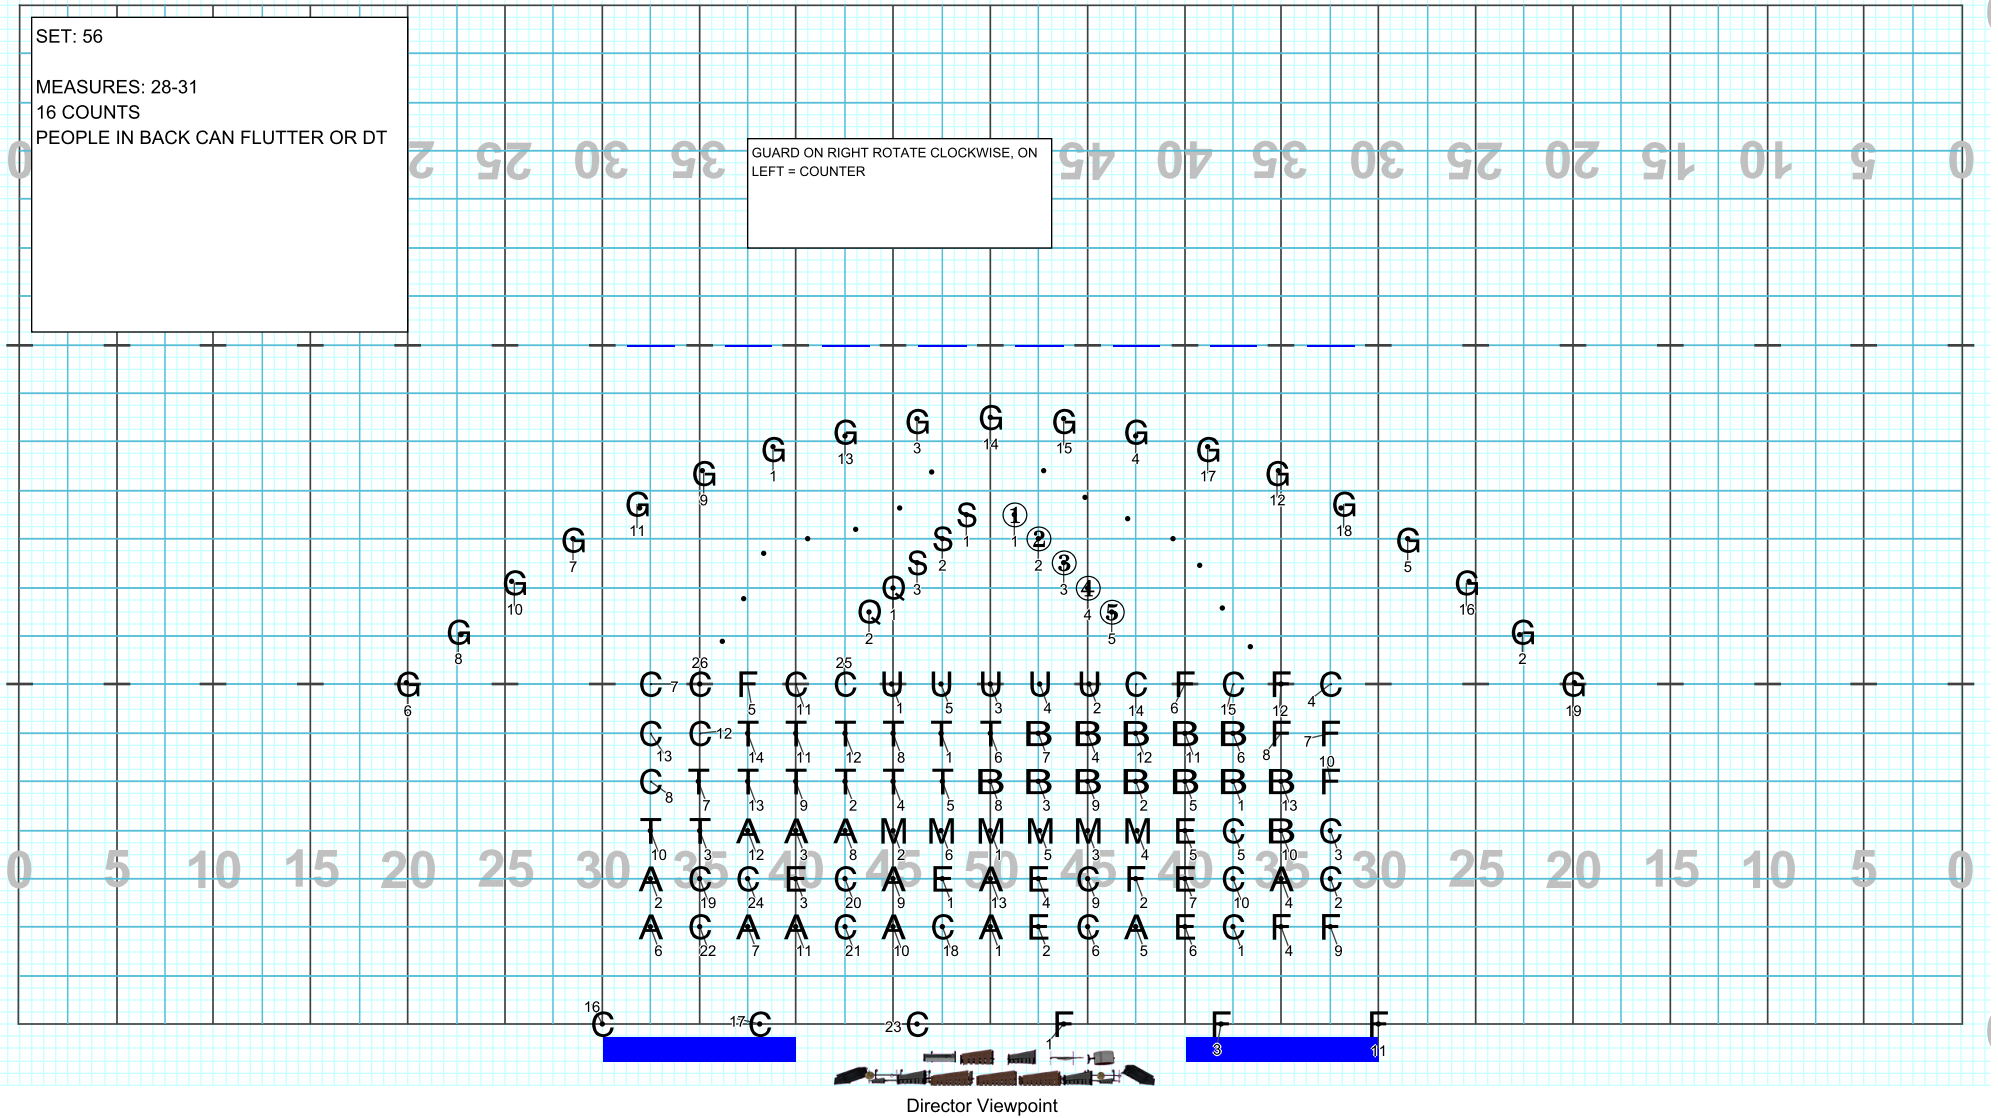

GUARD ON RIGHT
ROTATE CLOCKWISE, ON
LEFT = COUNTER

Director Viewpoint

Set #55 Counts: 16 Measures: 24-27

IMPACT!!!

2024 Grafton Pt4

Set #56 Counts: 16 Measures: 28-31

2024 Grafton Pt4

Licensed to: Alan P. Johnson
Created on Pyware 3D.