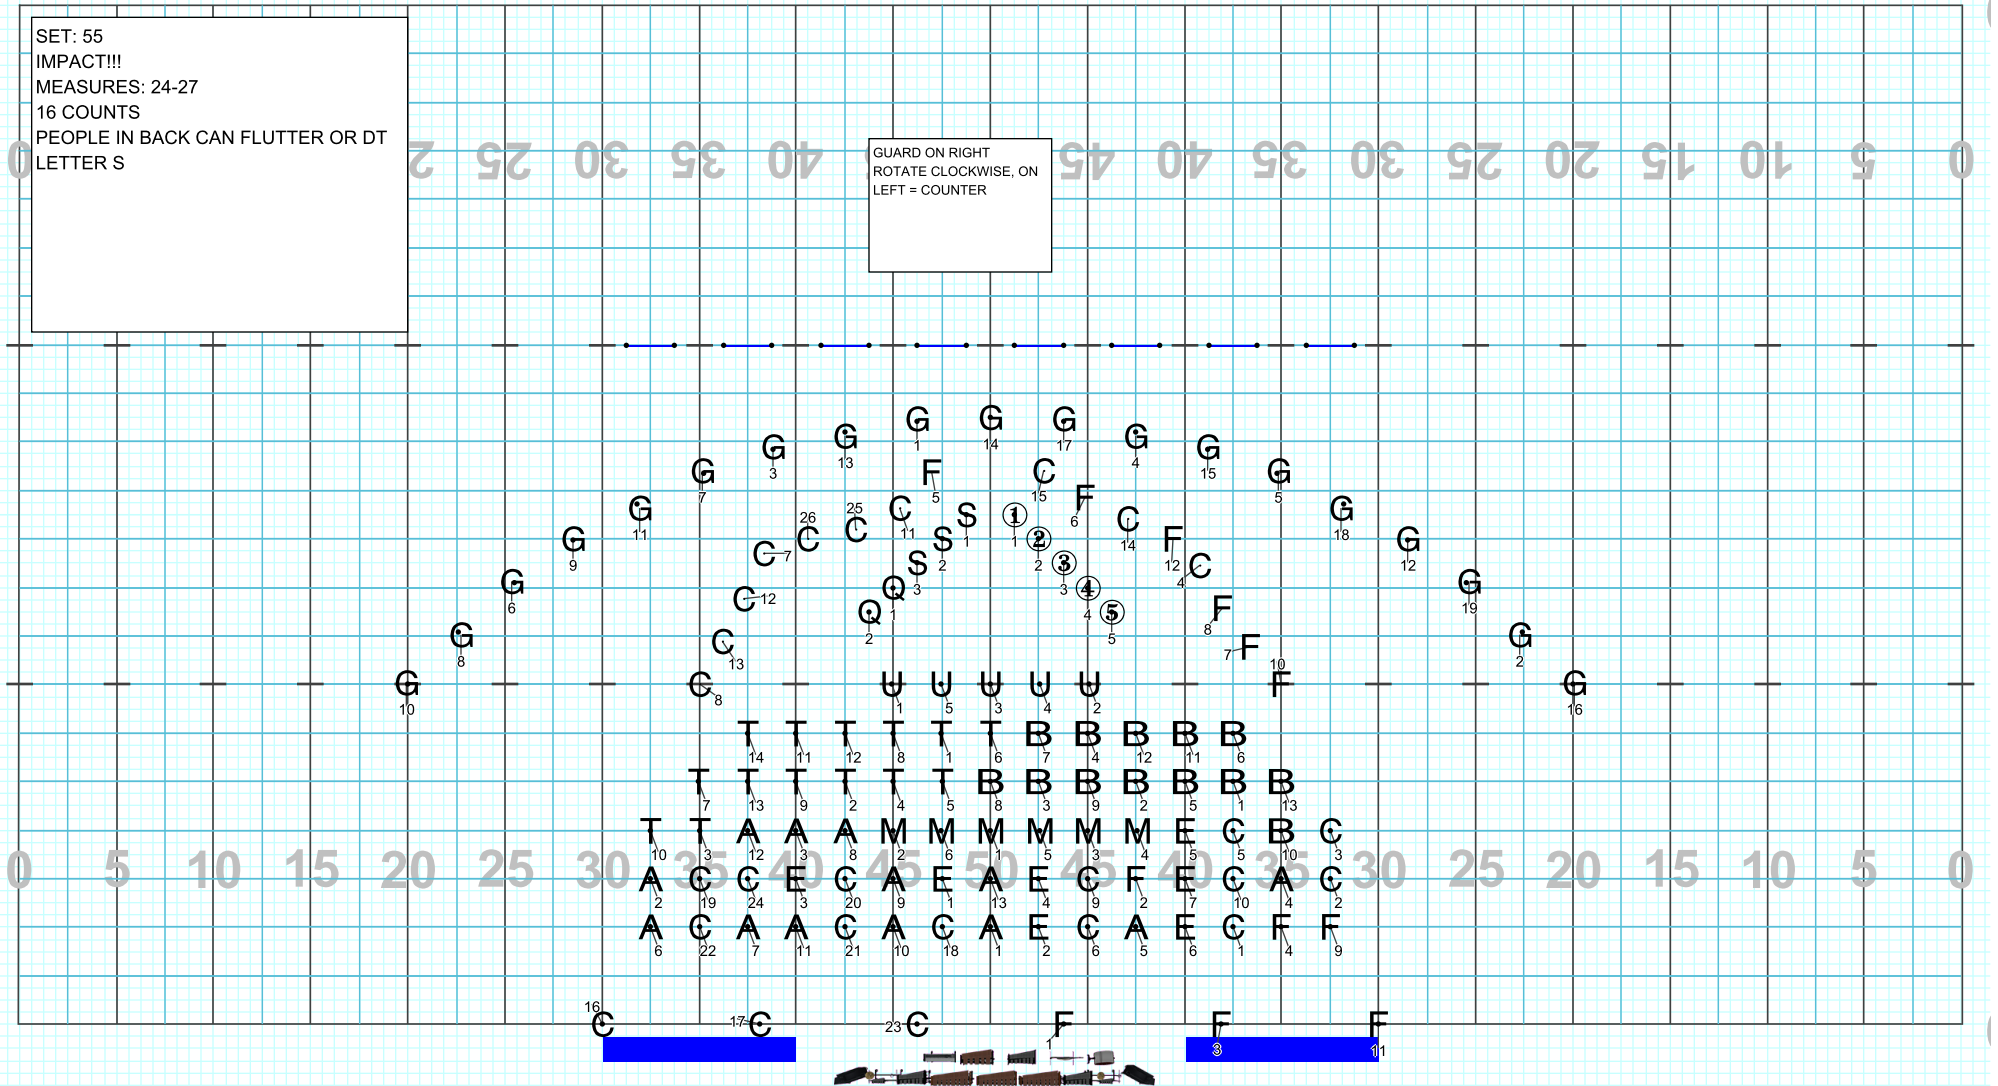

GUARD ON RIGHT
ROTATE CLOCKWISE, ON
LEFT = COUNTER

Director Viewpoint

Set #55 Counts: 16 Measures: 24-27

IMPACT!!!

2024 Grafton Pt4

Set #56 Counts: 16 Measures: 28-31

2024 Grafton Pt4

Licensed to: Alan P. Johnson
Created on Pyware 3D.