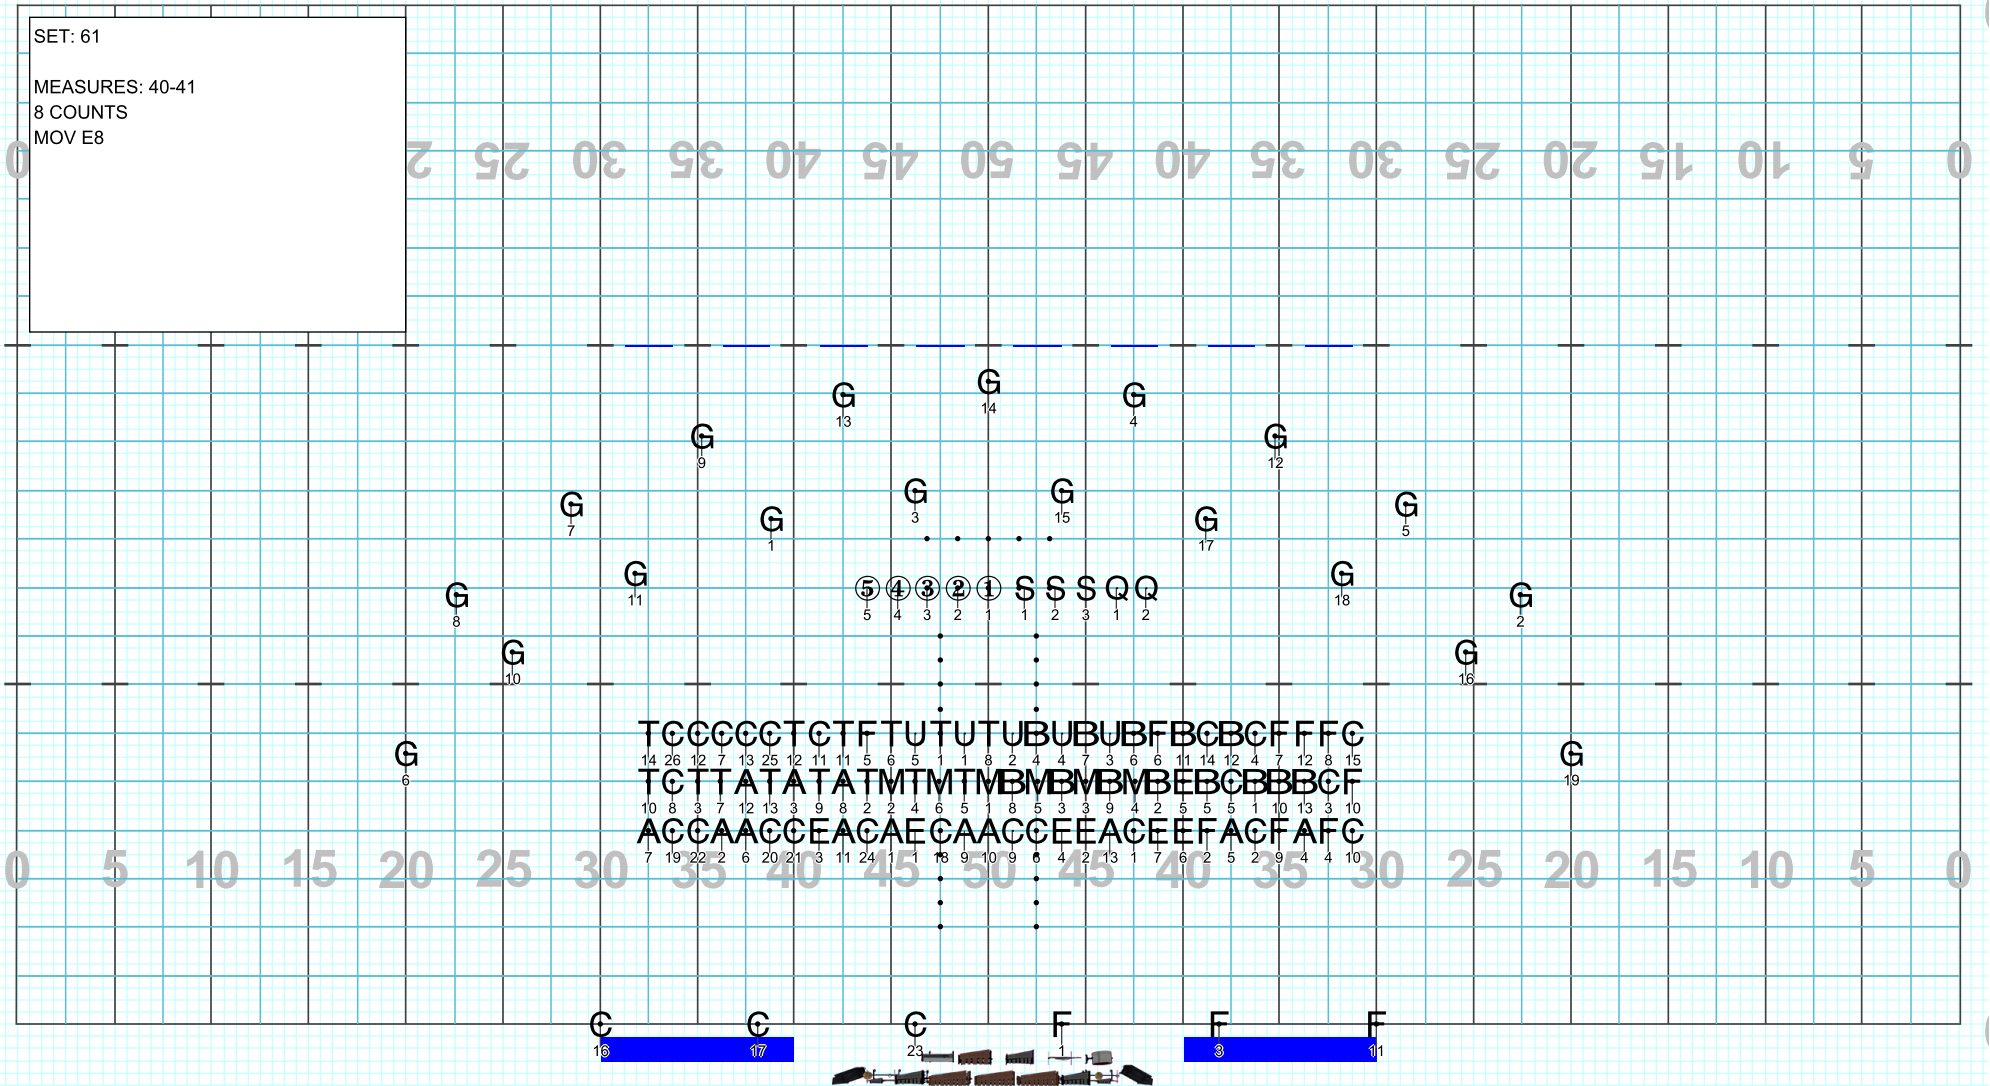

SET: 57

MEASURES: 32-33
8 COUNTS
MOVE 8

Set #57 Counts: 8 Measures: 32-33

Director Viewpoint

2024 Grafton Pt4

Licensed to: Alan P. Johnson
Created on Pyware 3D.

SET: 60

MEASURES: 38-39

8 COUNTS

MOVE 8

LETTER T

TCCCGCTCTF
 TCTTATATATMTMTMBMBMBEBBCBBBCF
 ACCAACCEAC
 CEEFACFAFC

16 C 17 C 23 C F 3 F 11 F

Director Viewpoint

Set #60 Counts: 8 Measures: 38-39

2024 Grafton Pt4

Licensed to: Alan P. Johnson
Created on Pyware 3D.

SET: 61
MEASURES: 40-41
8 COUNTS
MOV E8

Director Viewpoint

Set #61 Counts: 8 Measures: 40-41

2024 Grafton Pt4

SET: 62
MEASURES: 42-43
8 COUNTS
MOVE 8 HALF TIME (4 STEPS)

Director Viewpoint

Set #65 Counts: 18 Measures: 50-END

LAST NOTE