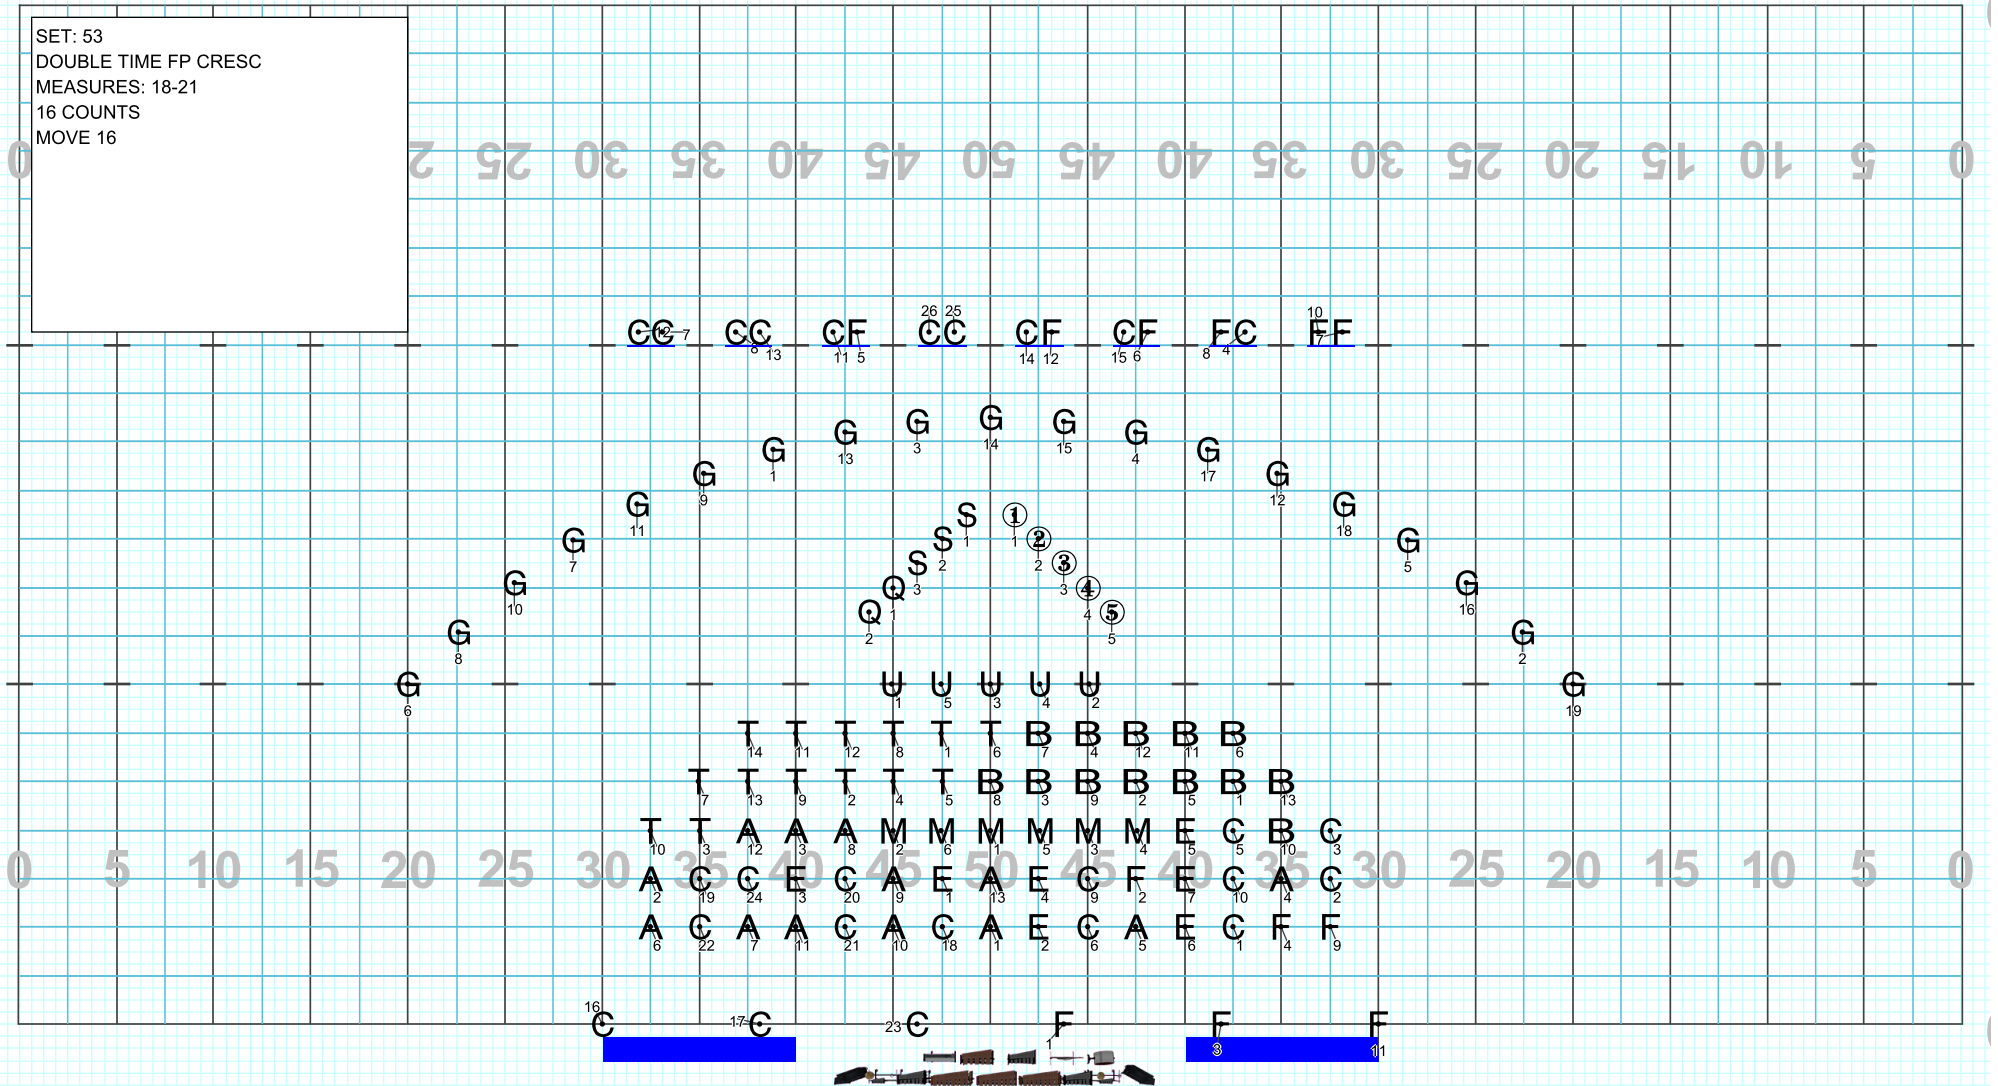

2024 Grafton Pt4

Licensed to: Alan P. Johnson
Created on Pyware 3D.

SET: 53
DOUBLE TIME FP CRES
MEASURES: 18-21
16 COUNTS
MOVE 16

Set #53 Counts: 16 Measures: 18-21

DOUBLE TIME FP CRES

Director Viewpoint