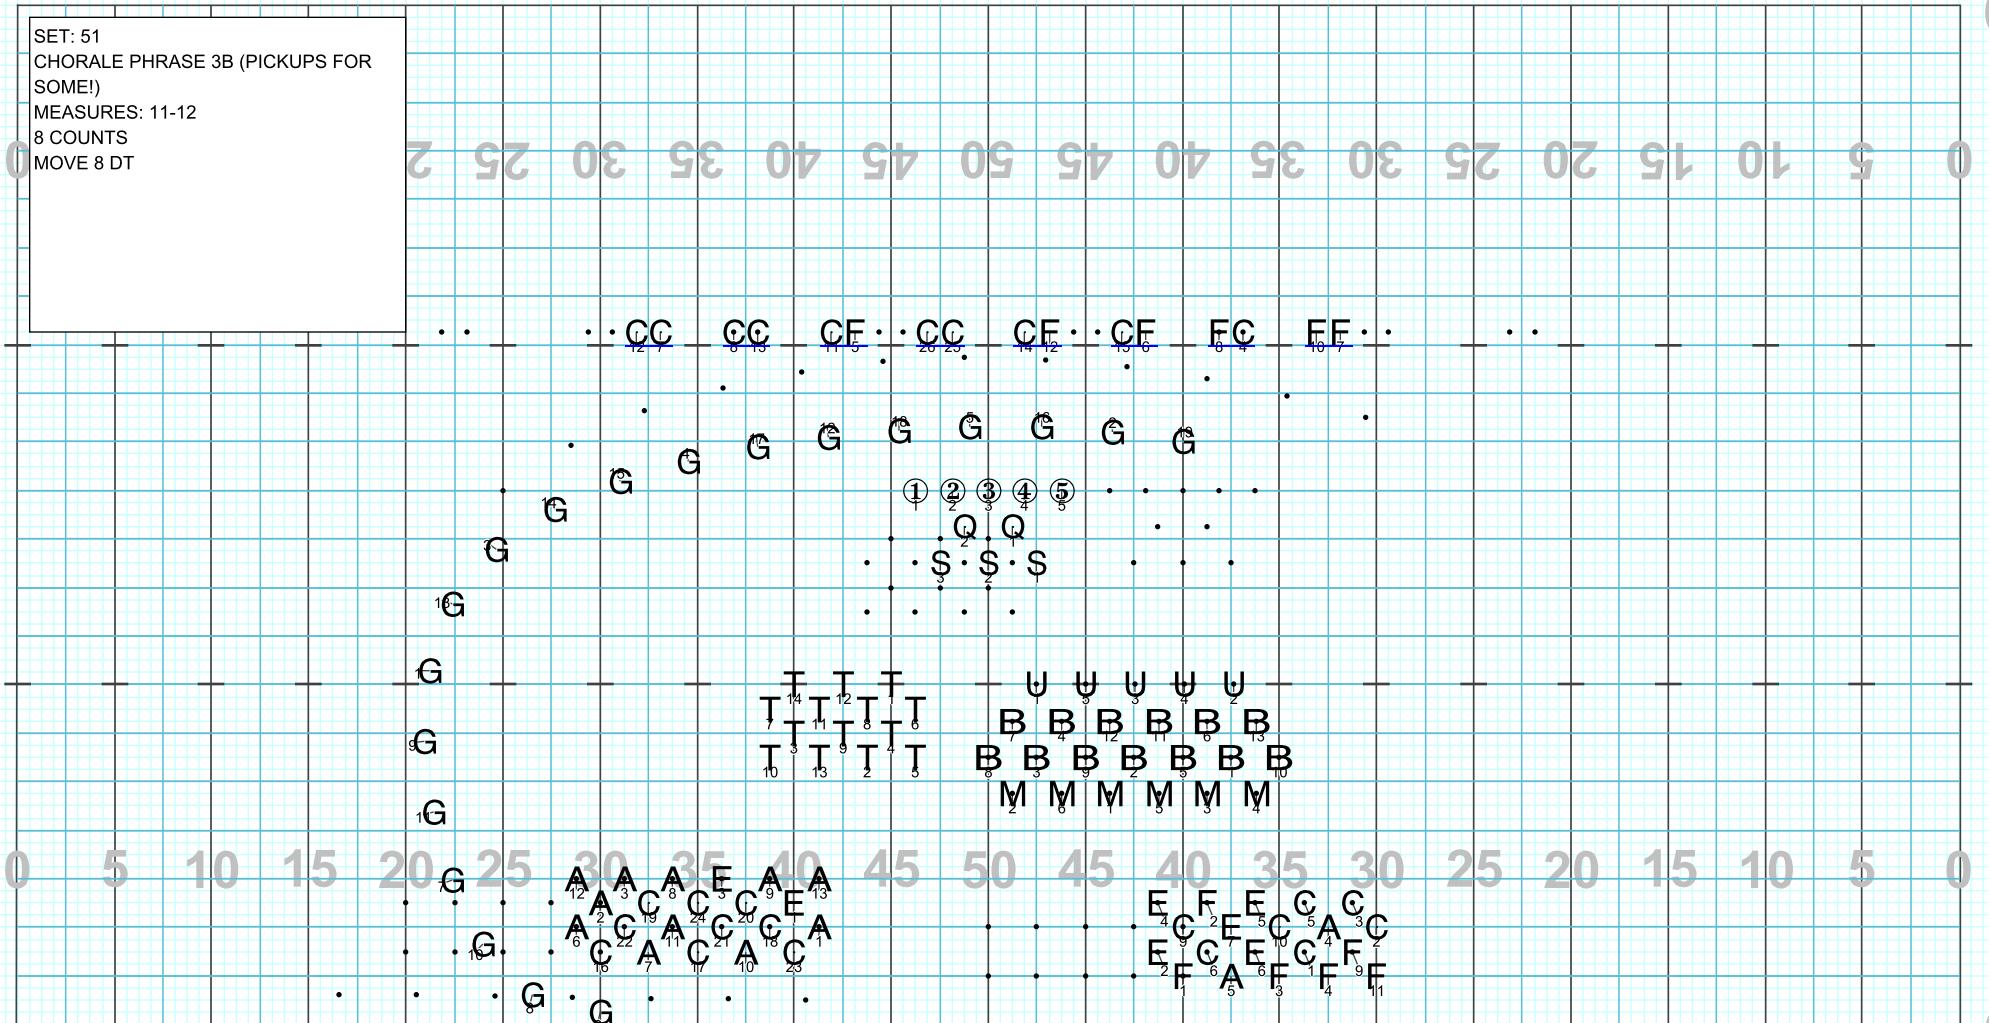

GUARD WORK SHOULD BE LIKE A SLOW RIPPLE LEFT TO RIGHT OVER THIS SET AND NEXT

FRONT FLAGS TURN AND FACE- NO WORK THIS SET OR PROBABLY NEXT ?

Director Viewpoint

2024 Grafton Pt4

Licensed to: Alan P. Johnson
Created on Pyware 3D.

SET: 51
CHORALE PHRASE 3B (PICKUPS FOR SOME!)

MEASURES: 11-12

8 COUNTS

MOVE 8 DT

Director Viewpoint

Set #51 Counts: 8 Measures: 11-12

CHORALE PHRASE 3B (PICKUPS FOR SOME!)

2024 Grafton Pt4