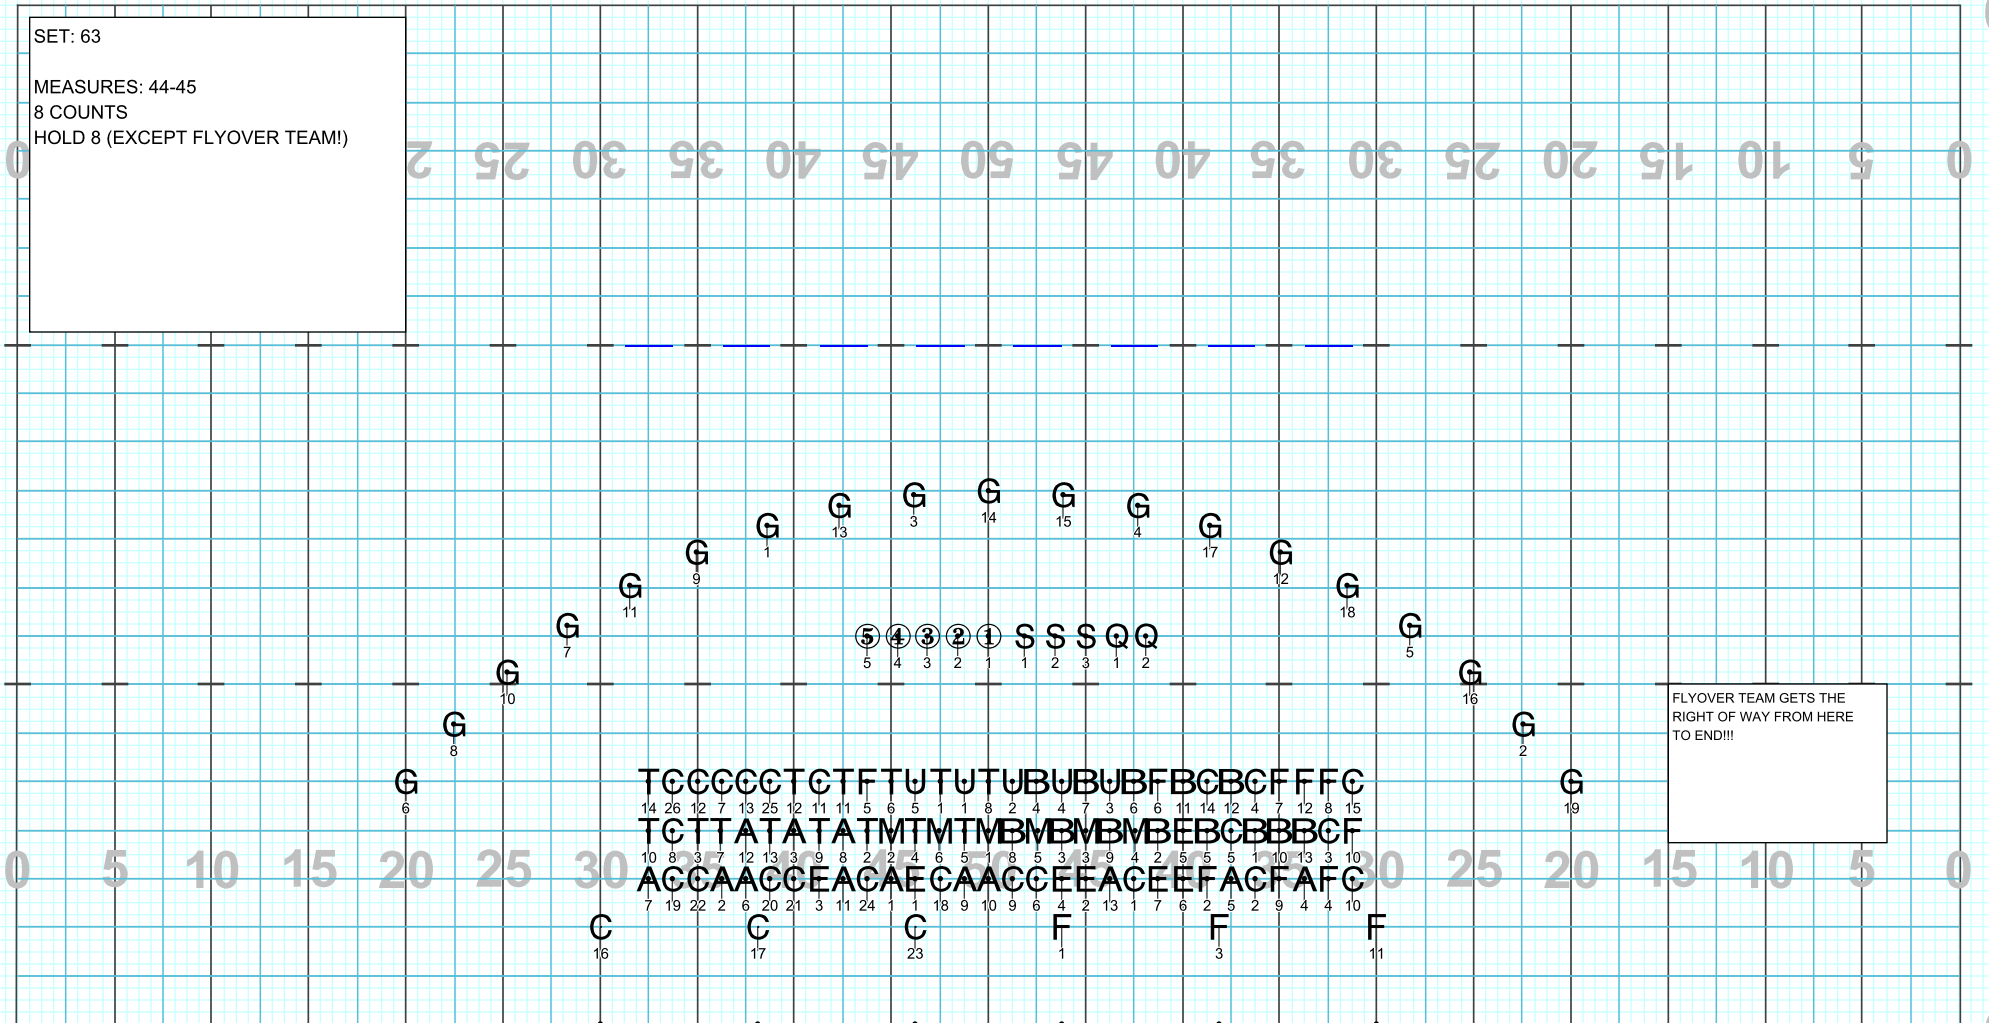

2024 Grafton Pt4

Licensed to: Alan P. Johnson
Created on Pyware 3D.

SET: 63
MEASURES: 44-45
8 COUNTS
HOLD 8 (EXCEPT FLYOVER TEAM!)

FLYOVER TEAM GETS THE
RIGHT OF WAY FROM HERE
TO END!!!

0 5 10 15 20 25 30 0 25 20 15 10 5 0

Set #63 Counts: 8 Measures: 44-45