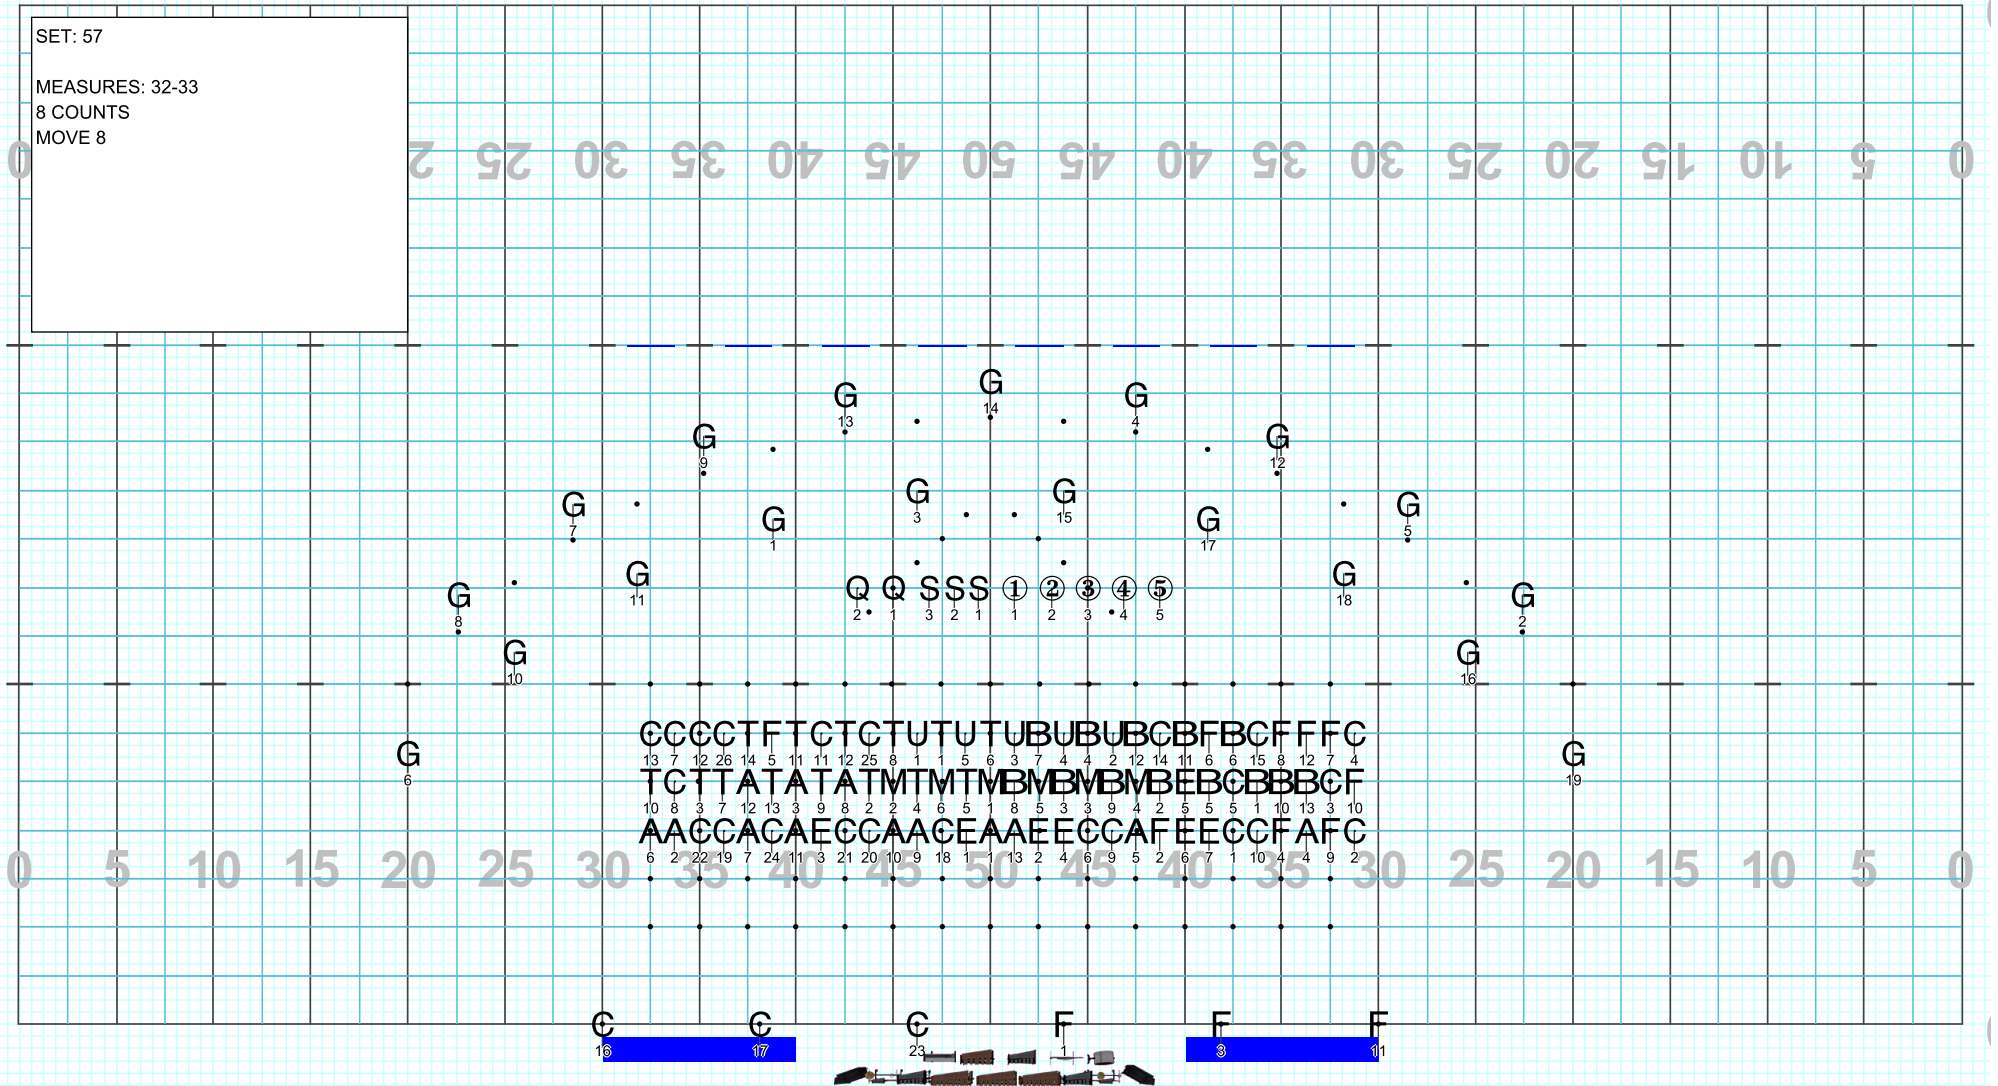

GUARD ON RIGHT
ROTATE CLOCKWISE, ON
LEFT = COUNTER

Director Viewpoint

Set #55 Counts: 16 Measures: 24-27

IMPACT!!!

2024 Grafton Pt4

Set #56 Counts: 16 Measures: 28-31

2024 Grafton Pt4

Licensed to: Alan P. Johnson
Created on Pyware 3D.

SET: 57

MEASURES: 32-33
8 COUNTS
MOVE 8

Set #57 Counts: 8 Measures: 32-33

Director Viewpoint

2024 Grafton Pt4

Licensed to: Alan P. Johnson
Created on Pyware 3D.

SET: 60

MEASURES: 38-39