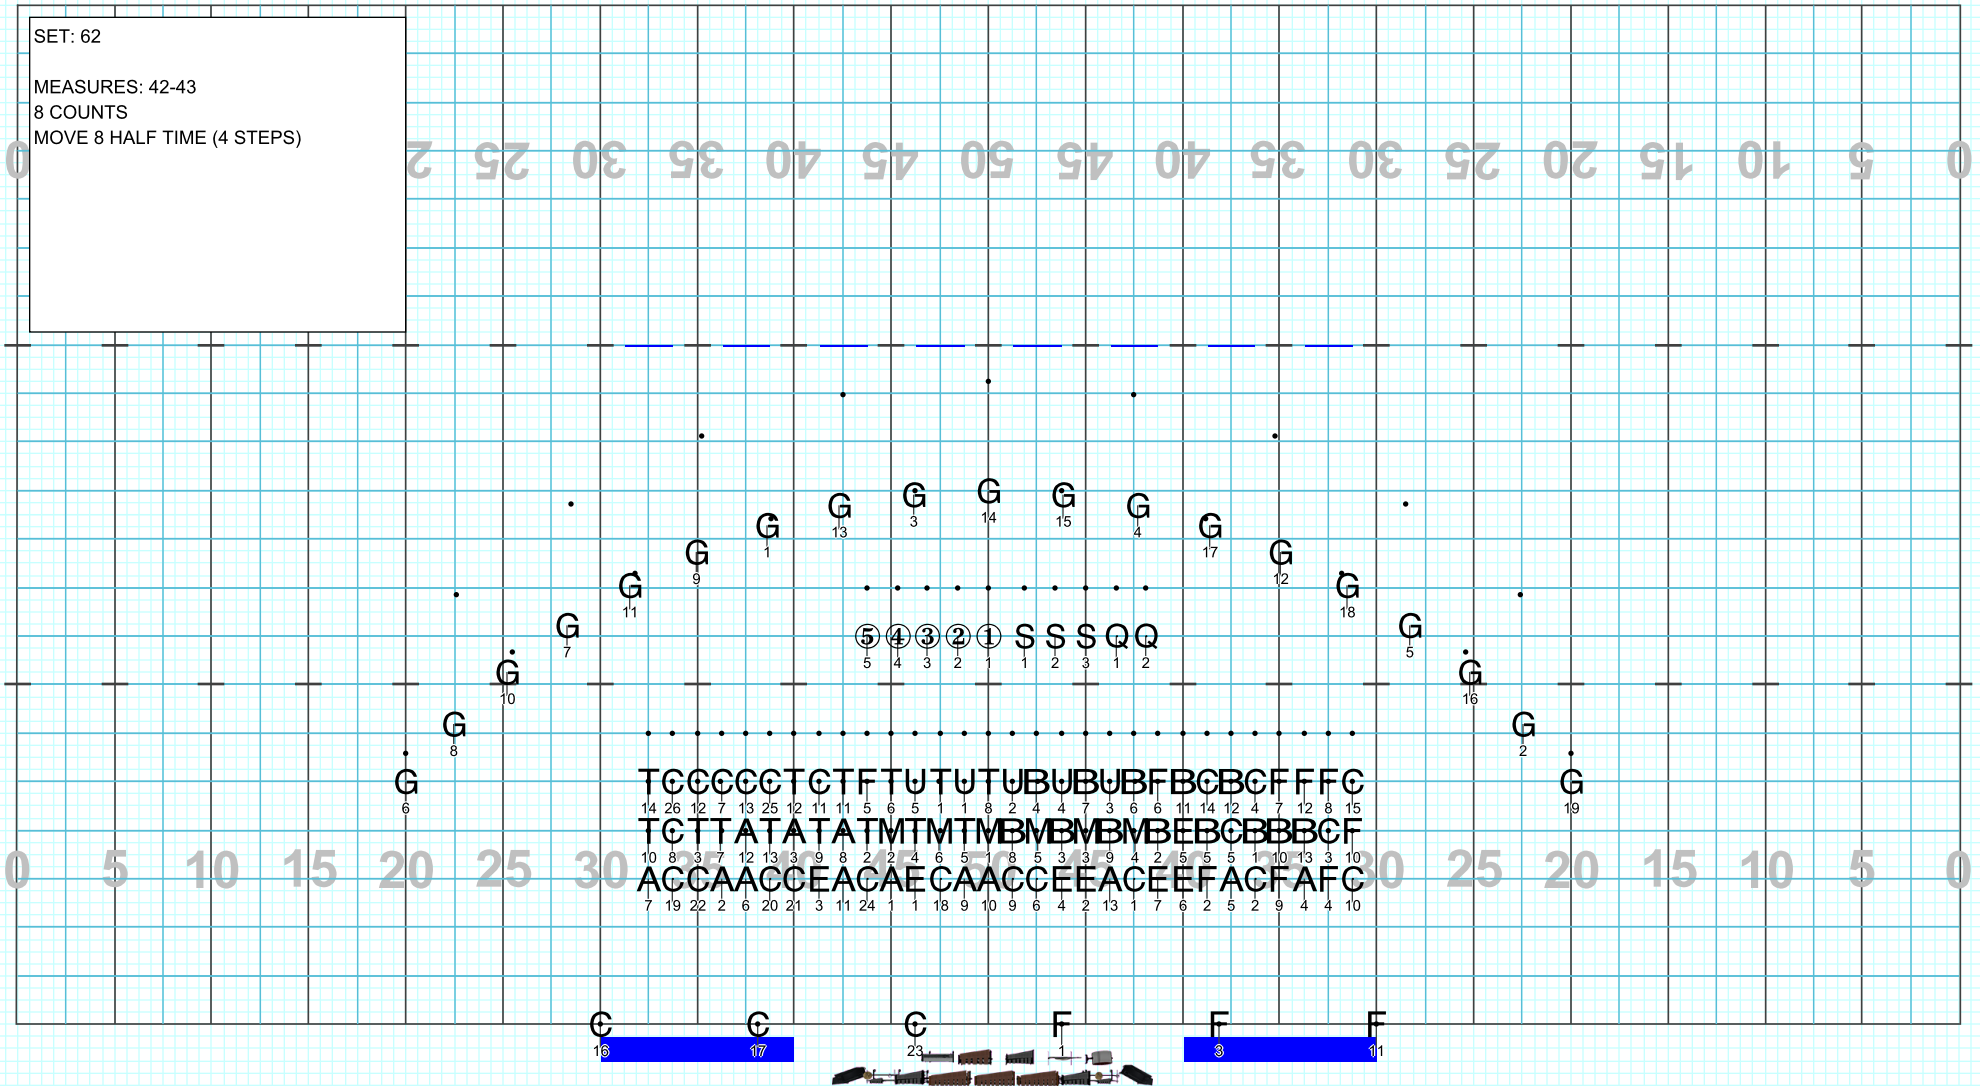

Licensed to: Alan P. Johnson
Created on Pyware 3D.

SET: 61
MEASURES: 40-41
8 COUNTS
MOV E8

Director Viewpoint

Set #61 Counts: 8 Measures: 40-41

2024 Grafton Pt4

SET: 62
MEASURES: 42-43
8 COUNTS
MOVE 8 HALF TIME (4 STEPS)

Director Viewpoint

Set #65 Counts: 18 Measures: 50-END

LAST NOTE