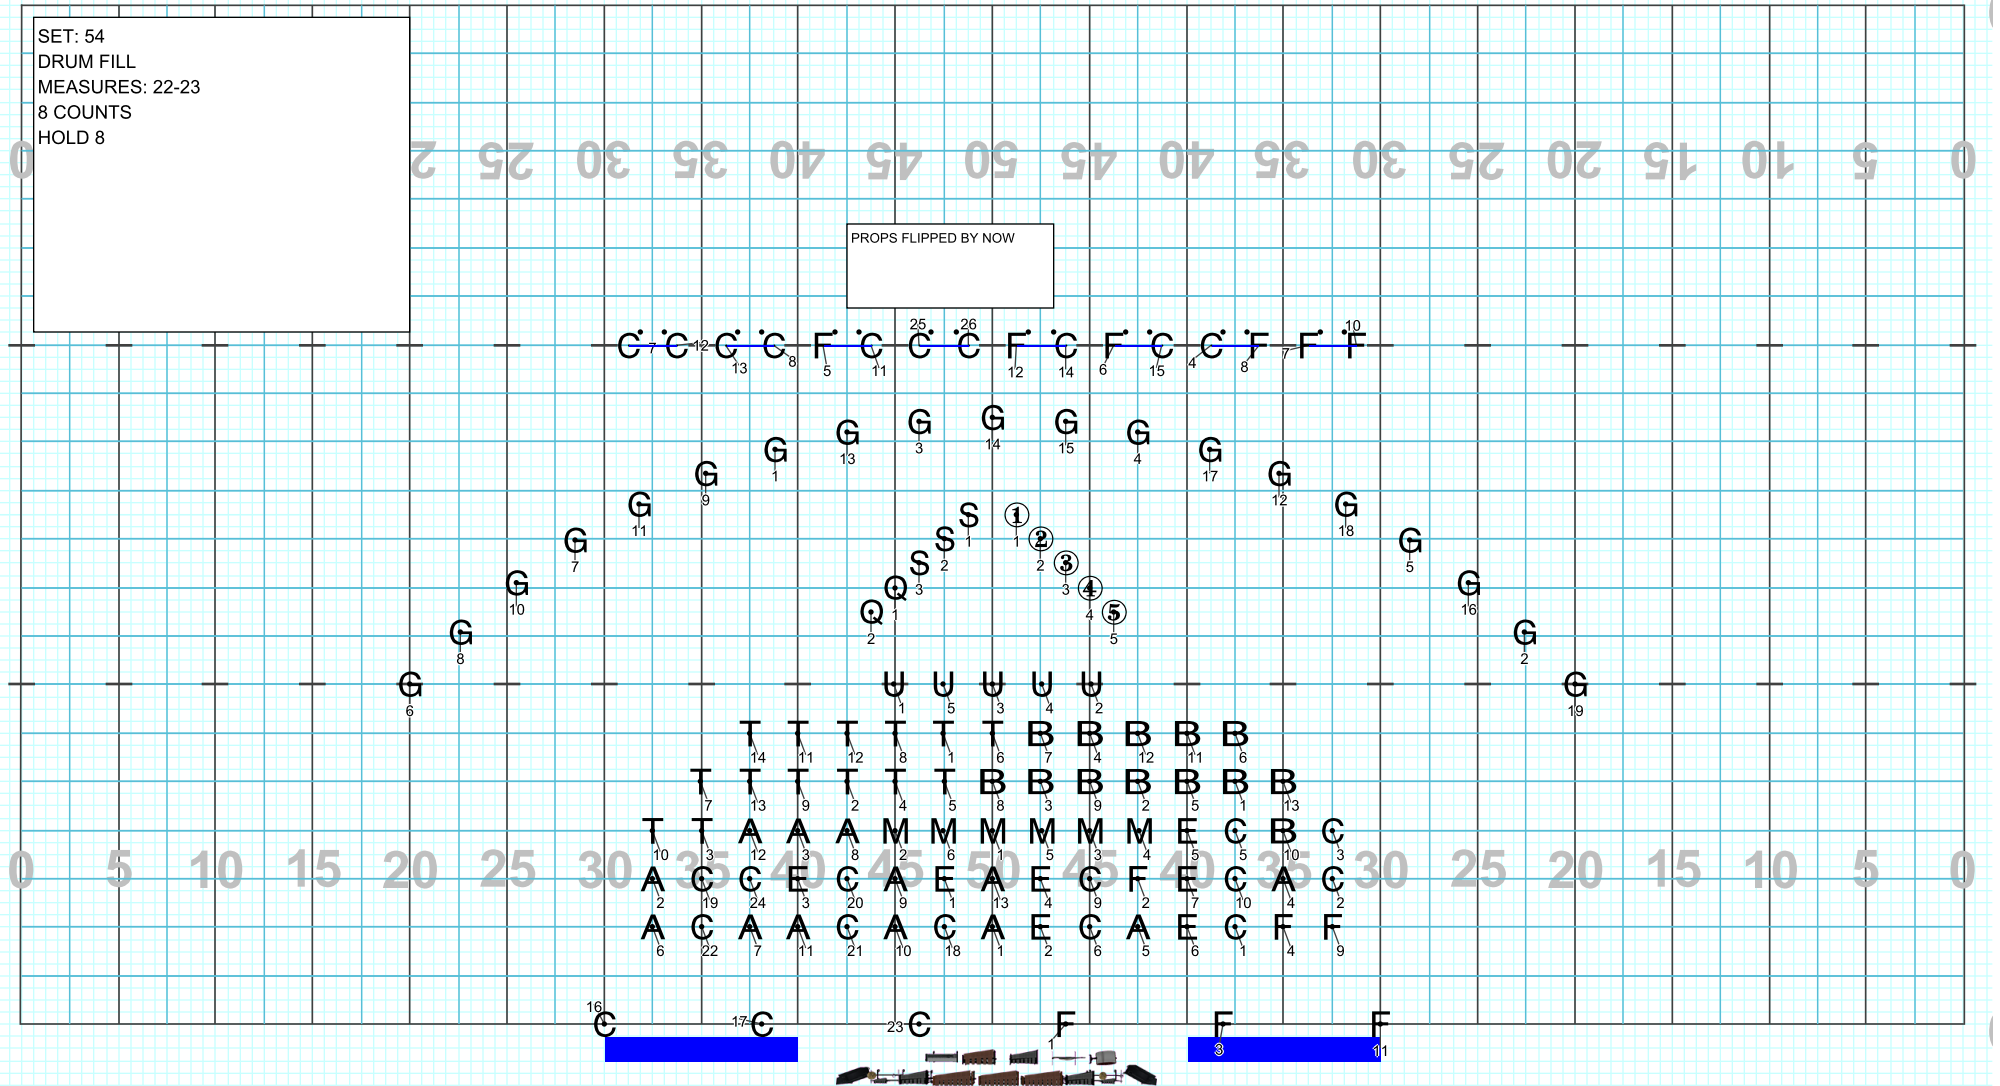

2024 Grafton Pt4

Licensed to: Alan P. Johnson
Created on Pyware 3D.

SET: 54
DRUM FILL
MEASURES: 22-23
8 COUNTS
HOLD 8

PROPS FLIPPED BY NOW

Set #54 Counts: 8 Measures: 22-23 DRUM FILL