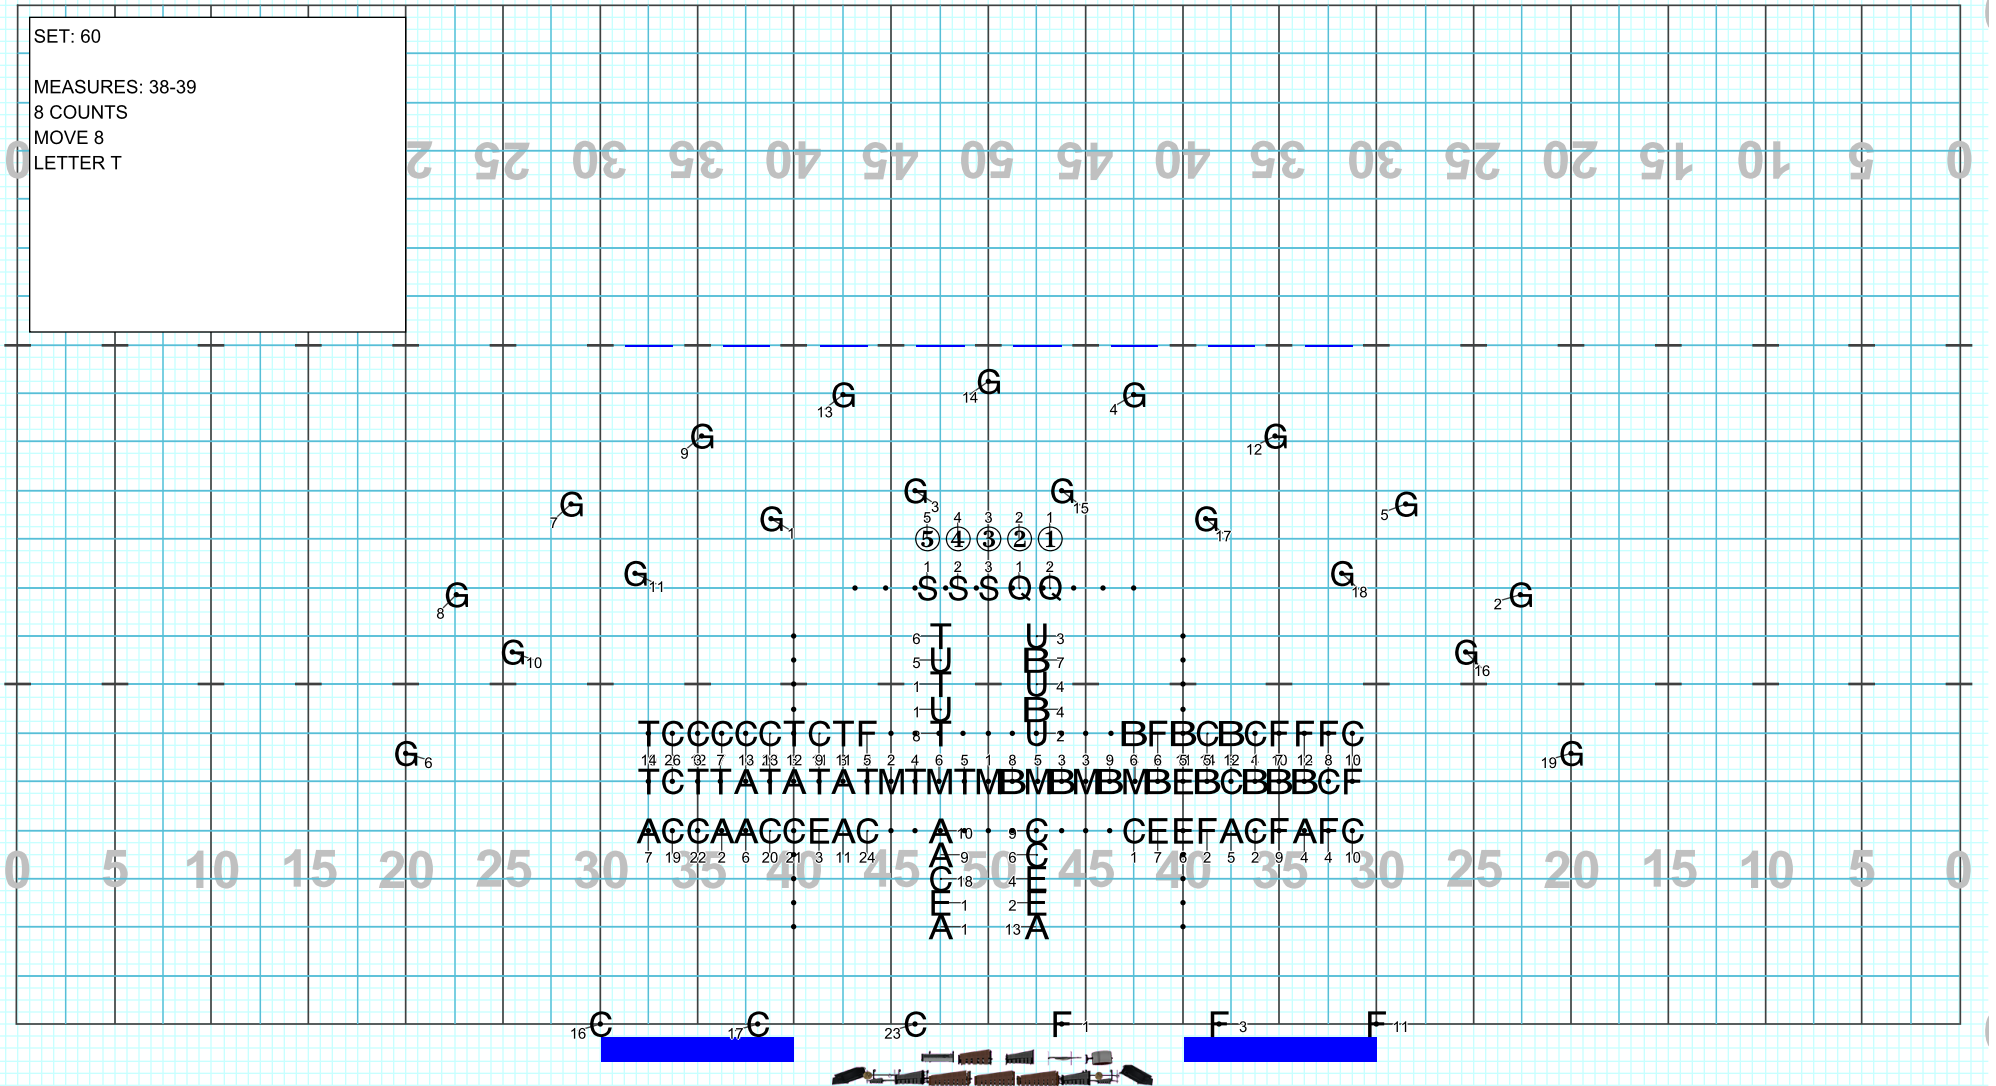

2024 Grafton Pt4

Licensed to: Alan P. Johnson
Created on Pyware 3D.

SET: 60

MEASURES: 38-39

8 COUNTS

MOVE 8

LETTER T

TCCCGCTCTF
TCTTATATATMTMTMBMBMBEBBCBBBCF
ACCAACCEAC
CEEFACFAFC

16 C 17 C 23 C F 3 F 11 F

Director Viewpoint

Set #60 Counts: 8 Measures: 38-39