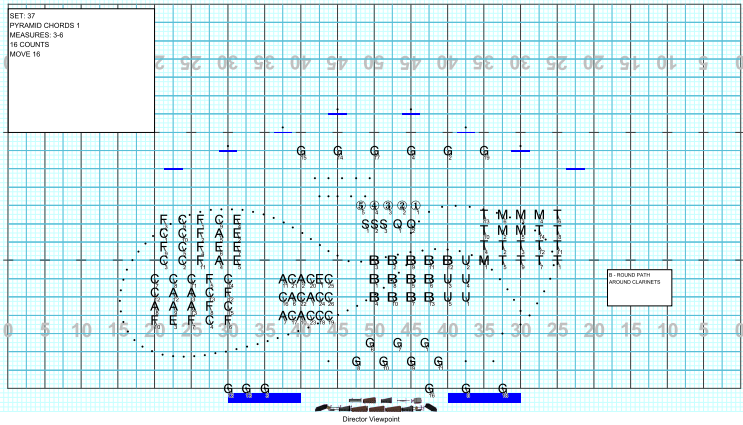

Set #35 Counts: 0 Measures: