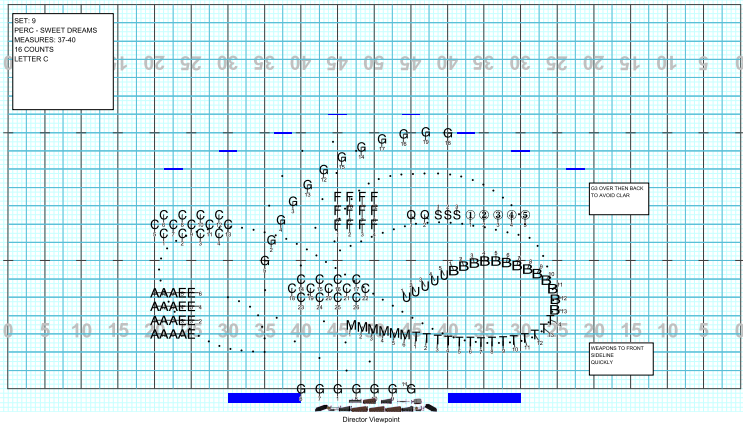

Set #7 Counts: 8 Measures: 13-16 DRUM FILL