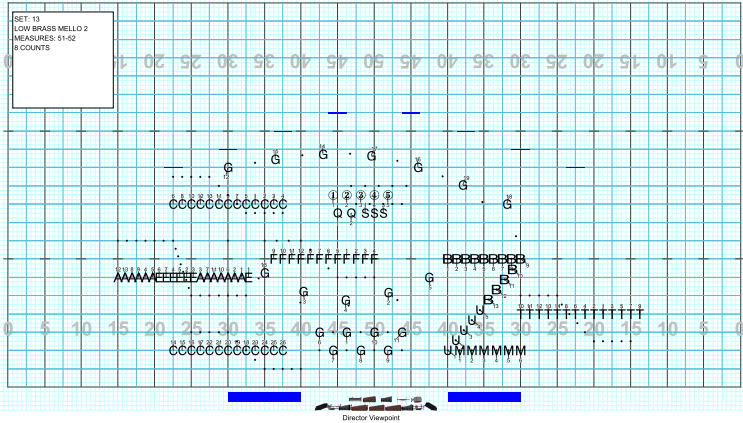

Set #11 Counts: 16 Measures: 45-48 PERC PT 3