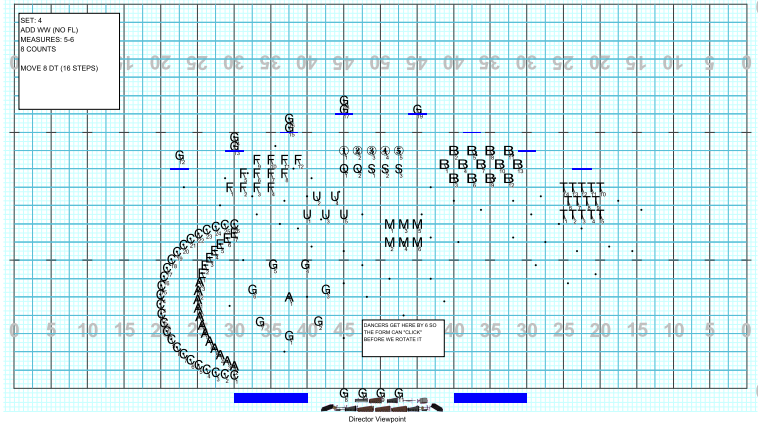

Set #1 Counts: 0 Measures: TOP OF SHOW

Set #2 Counts: 8 Measures: 1-2 ALTO SOLO

Set #3 Counts: 8 Measures: 3-4

Set #4 Counts: 8 Measures: 5-6 ADD WW (NO FL)

Set #5 Counts: 8 Measures: 7-8

Set #6 Counts: 16 Measures: 9-12 TUTTI-BUILD

Set #7 Counts: 8 Measures: 13-16 DRUM FILL

Set #8 Counts: 40 Measures: 17-36 IMPACT II

Set #9 Counts: 16 Measures: 37-40 PERC - SWEET DREAMS

Set #10 Counts: 16 Measures: 41-44 PERC PT 2

Set #11 Counts: 16 Measures: 45-48 PERC PT 3

Set #12 Counts: 8 Measures: 49-50 LOW BRASS/MELO

Set #13 Counts: 8 Measures: 51-52 LOW BRASS/MELO 2

Set #14 Counts: 12 Measures: 53-55 TUTTI - BUILD

Set #15 Counts: 12 Measures: 56-58 IMPACT AND WW FILL

Set #16 Counts: 24 Measures: 59-64 WW MELODY