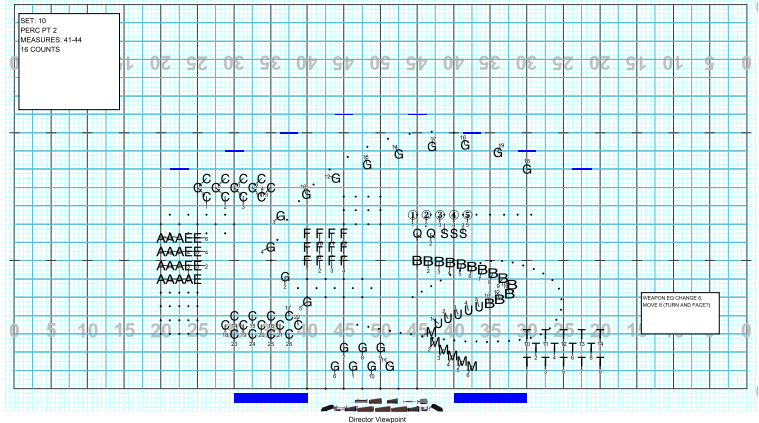

Set #8 Counts: 40 Measures: 17-36 IMPACT II

Set #10 Counts: 16 Measures: 41-44 PERC PT 2