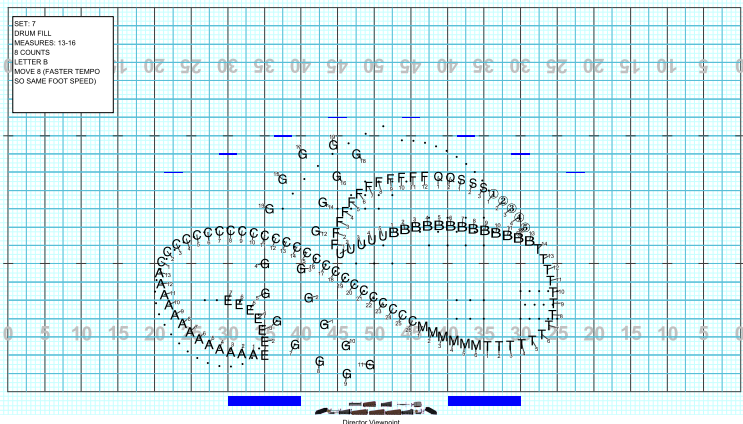

Set #1 Counts: 0 Measures: TOP OF SHOW

Set #2 Counts: 8 Measures: 1-2 ALTO SOLO

Set #3 Counts: 8 Measures: 3-4

Set #4 Counts: 8 Measures: 5-6 ADD WW (NO FL)

Set #5 Counts: 8 Measures: 7-8

Set #6 Counts: 16 Measures: 9-12 TUTTI-BUILD

Set #7 Counts: 8 Measures: 13-16 DRUM FILL

Set #8 Counts: 40 Measures: 17-36 IMPACT II

Set #9 Counts: 16 Measures: 37-40 PERC - SWEET DREAMS

Set #10 Counts: 16 Measures: 41-44 PERC PT 2

Set #11 Counts: 16 Measures: 45-48 PERC PT 3

Set #12 Counts: 8 Measures: 49-50 LOW BRASS/MELO

Set #13 Counts: 8 Measures: 51-52 LOW BRASS/MELO 2

Set #14 Counts: 12 Measures: 53-55 TUTTI - BUILD

Set #15 Counts: 12 Measures: 56-58 IMPACT AND WW FILL

Set #16 Counts: 24 Measures: 59-64 WW MELODY