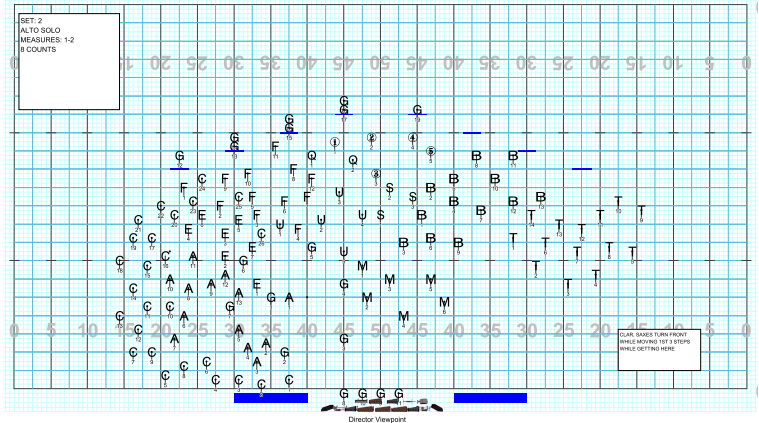

Set #1 Counts: 0 Measures: TOP OF SHOW

Set #2 Counts: 8 Measures: 1-2 ALTO SOLO

Set #3 Counts: 8 Measures: 3-4

Set #4 Counts: 8 Measures: 5-6 ADD WW (NO FL)

Set #5 Counts: 8 Measures: 7-8

Set #6 Counts: 16 Measures: 9-12 TUTTI-BUILD

Set #7 Counts: 8 Measures: 13-16 DRUM FILL

Set #8 Counts: 40 Measures: 17-36 IMPACT II

Set #9 Counts: 16 Measures: 37-40 PERC - SWEET DREAMS

Set #10 Counts: 16 Measures: 41-44 PERC PT 2

Set #11 Counts: 16 Measures: 45-48 PERC PT 3

Set #12 Counts: 8 Measures: 49-50 LOW BRASS/MELO

Set #13 Counts: 8 Measures: 51-52 LOW BRASS/MELO 2

Set #14 Counts: 12 Measures: 53-55 TUTTI - BUILD

Set #15 Counts: 12 Measures: 56-58 IMPACT AND WW FILL

Set #16 Counts: 24 Measures: 59-64 WW MELODY