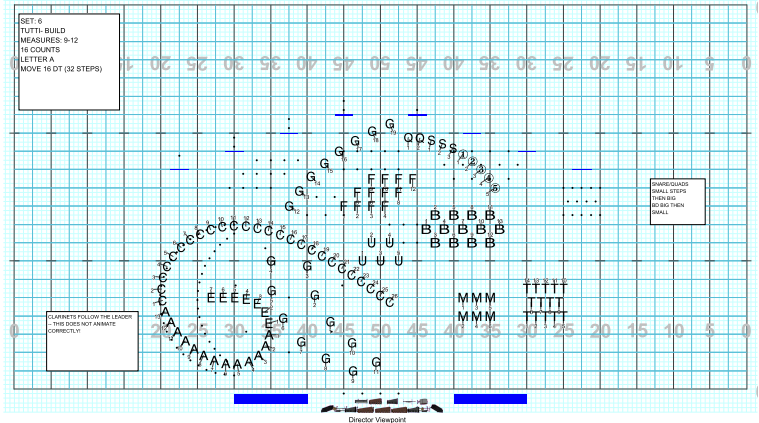

Set #1 Counts: 0 Measures: TOP OF SHOW

Set #2 Counts: 8 Measures: 1-2 ALTO SOLO

Set #3 Counts: 8 Measures: 3-4

Set #4 Counts: 8 Measures: 5-6 ADD WW (NO FL)

Set #5 Counts: 8 Measures: 7-8

Set #6 Counts: 16 Measures: 9-12 TUTTI-BUILD

Set #7 Counts: 8 Measures: 13-16 DRUM FILL

Set #8 Counts: 40 Measures: 17-36 IMPACT II

Set #9 Counts: 16 Measures: 37-40 PERC - SWEET DREAMS

Set #10 Counts: 16 Measures: 41-44 PERC PT 2

Set #11 Counts: 16 Measures: 45-48 PERC PT 3

Set #12 Counts: 8 Measures: 49-50 LOW BRASS/MELO

Set #13 Counts: 8 Measures: 51-52 LOW BRASS/MELO 2

Set #14 Counts: 12 Measures: 53-55 TUTTI - BUILD

Set #15 Counts: 12 Measures: 56-58 IMPACT AND WW FILL

Set #16 Counts: 24 Measures: 59-64 WW MELODY