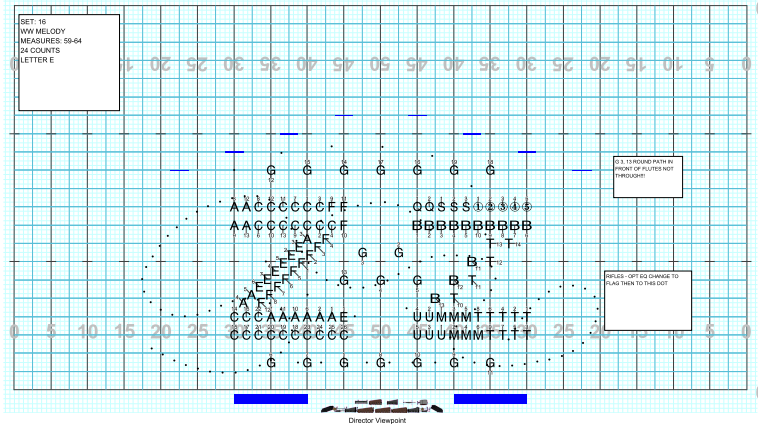

Set #16 Counts: 24 Measures: 59-64 WW MELODY