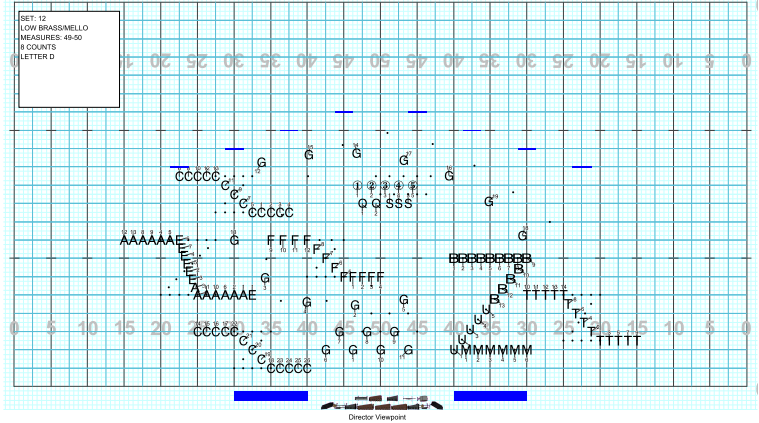

Set #10 Counts: 16 Measures: 41-44 PERC PT 2