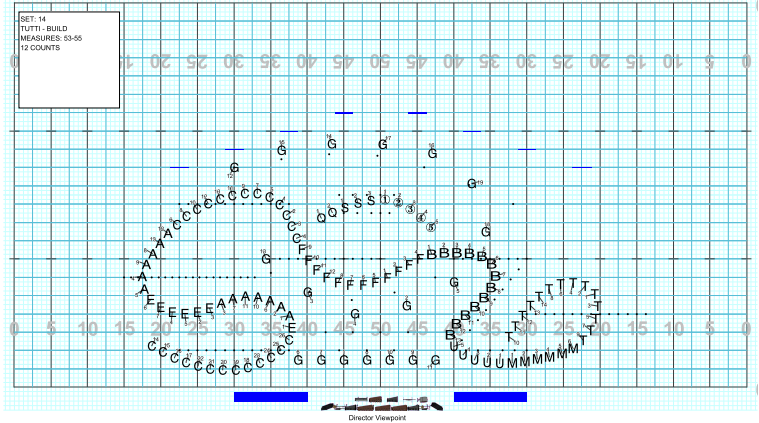

Set #16 Counts: 24 Measures: 59-64 WW MELODY