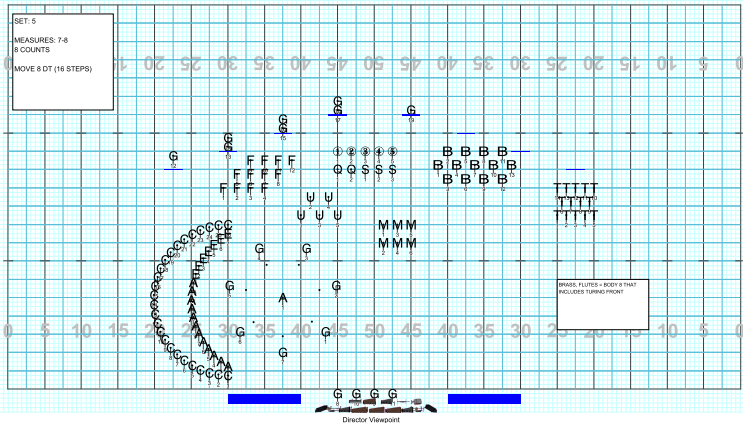

Set #1 Counts: 0 Measures: TOP OF SHOW

Set #2 Counts: 8 Measures: 1-2 ALTO SOLO

Set #3 Counts: 8 Measures: 3-4

Set #4 Counts: 8 Measures: 5-6 ADD WW (NO FL)

Set #5 Counts: 8 Measures: 7-8

Set #6 Counts: 16 Measures: 9-12 TUTTI-BUILD

Set #7 Counts: 8 Measures: 13-16 DRUM FILL

Set #8 Counts: 40 Measures: 17-36 IMPACT II

Set #9 Counts: 16 Measures: 37-40 PERC - SWEET DREAMS

Set #10 Counts: 16 Measures: 41-44 PERC PT 2

Set #11 Counts: 16 Measures: 45-48 PERC PT 3

Set #12 Counts: 8 Measures: 49-50 LOW BRASS/MELO

Set #13 Counts: 8 Measures: 51-52 LOW BRASS/MELO 2

Set #14 Counts: 12 Measures: 53-55 TUTTI - BUILD

Set #15 Counts: 12 Measures: 56-58 IMPACT AND WW FILL

Set #16 Counts: 24 Measures: 59-64 WW MELODY