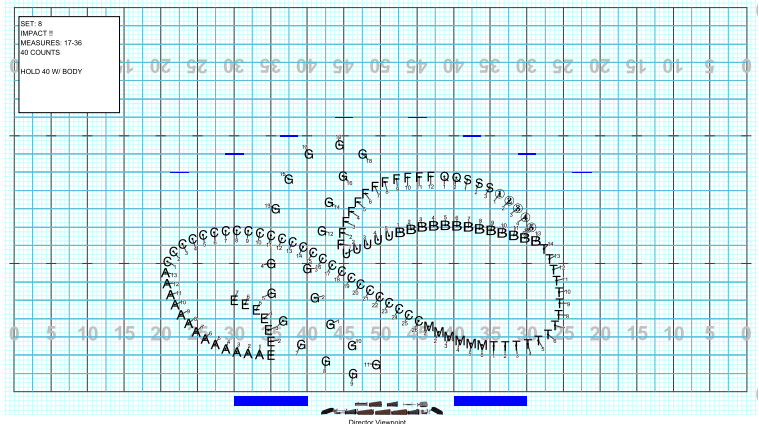

Set #1 Counts: 0 Measures: TOP OF SHOW

Set #2 Counts: 8 Measures: 1-2 ALTO SOLO

Set #3 Counts: 8 Measures: 3-4

Set #4 Counts: 8 Measures: 5-6 ADD WW (NO FL)

Set #5 Counts: 8 Measures: 7-8

Set #6 Counts: 16 Measures: 9-12 TUTTI-BUILD

Set #7 Counts: 8 Measures: 13-16 DRUM FILL

Set #8 Counts: 40 Measures: 17-36 IMPACT II

Set #9 Counts: 16 Measures: 37-40 PERC - SWEET DREAMS

Set #10 Counts: 16 Measures: 41-44 PERC PT 2

Set #11 Counts: 16 Measures: 45-48 PERC PT 3

Set #12 Counts: 8 Measures: 49-50 LOW BRASS/MELO

Set #13 Counts: 8 Measures: 51-52 LOW BRASS/MELO 2

Set #14 Counts: 12 Measures: 53-55 TUTTI - BUILD

Set #15 Counts: 12 Measures: 56-58 IMPACT AND WW FILL

Set #16 Counts: 24 Measures: 59-64 WW MELODY