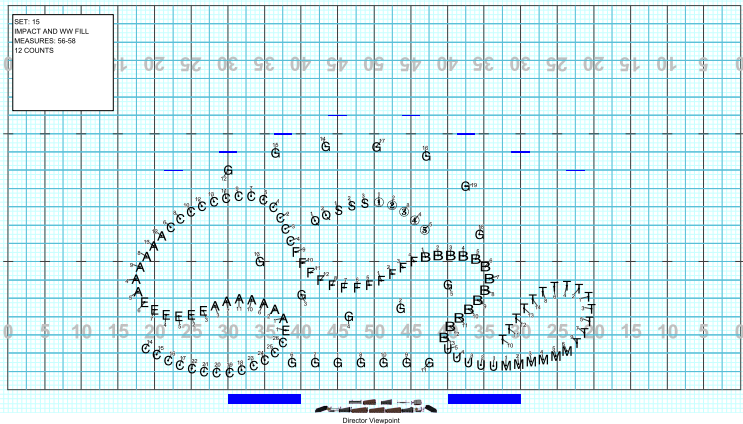

Set #16 Counts: 24 Measures: 59-64 WW MELODY