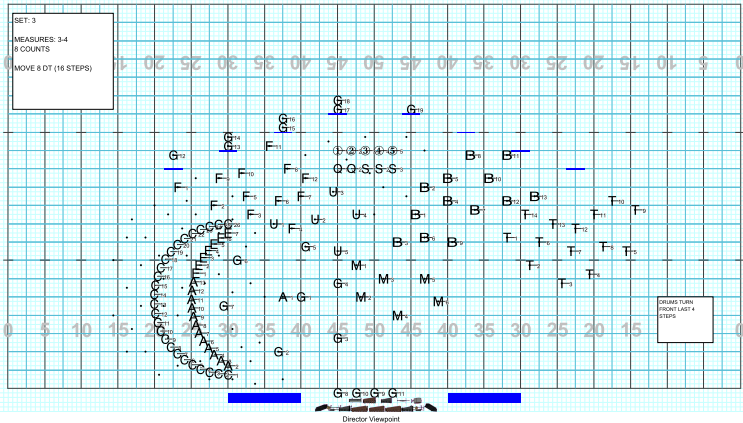

Set #1 Counts: 0 Measures: TOP OF SHOW

Set #2 Counts: 8 Measures: 1-2 ALTO SOLO

Set #3 Counts: 8 Measures: 3-4

Set #4 Counts: 8 Measures: 5-6 ADD WW (NO FL)

Set #5 Counts: 8 Measures: 7-8

Set #6 Counts: 16 Measures: 9-12 TUTTI-BUILD

Set #7 Counts: 8 Measures: 13-16 DRUM FILL

Set #8 Counts: 40 Measures: 17-36 IMPACT II

Set #9 Counts: 16 Measures: 37-40 PERC - SWEET DREAMS

Set #10 Counts: 16 Measures: 41-44 PERC PT 2

Set #11 Counts: 16 Measures: 45-48 PERC PT 3

Set #12 Counts: 8 Measures: 49-50 LOW BRASS/MELO

Set #13 Counts: 8 Measures: 51-52 LOW BRASS/MELO 2

Set #14 Counts: 12 Measures: 53-55 TUTTI - BUILD

Set #15 Counts: 12 Measures: 56-58 IMPACT AND WW FILL

Set #16 Counts: 24 Measures: 59-64 WW MELODY