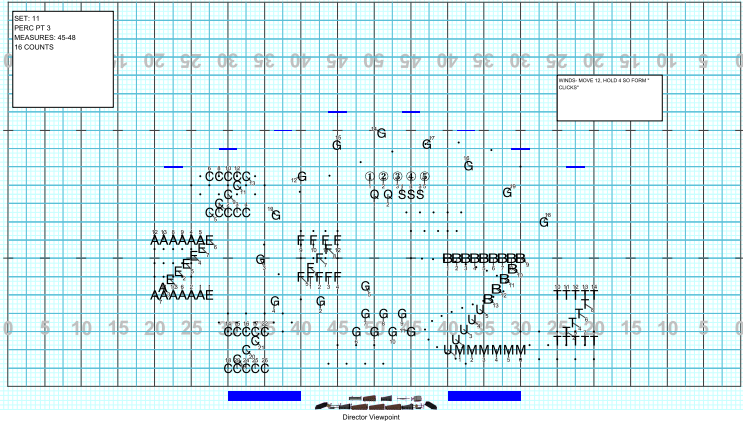

Set #11 Counts: 16 Measures: 45-48 PERC PT 3